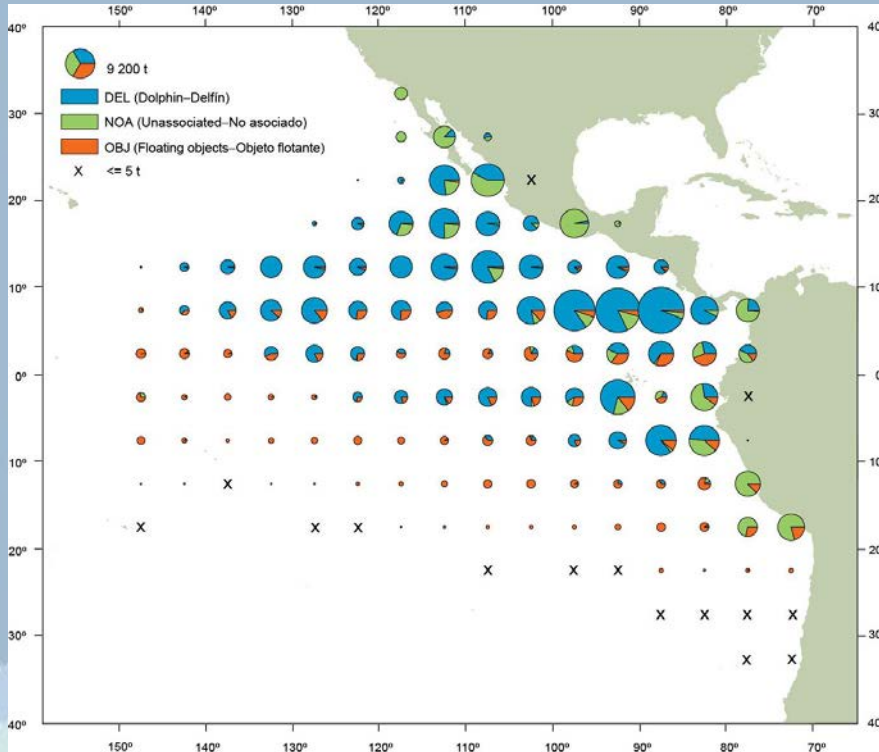

Comisión Interamericana del Atún Tropical
Inter-American Tropical Tuna Commission

FISHING YEAR 2010

EPO PS, LP, RG catches by species

EPO PS, LP, RG, and LL catches by species

EPO PS/LP/RG fleet tuna catches by country

Total catch
566 602 mt

Flag

Total catch
470 677 mt

YFT - Distribución de las capturas de cerqueros

YFT - Distribution of purse-seine catches

Promedio–Average 2005-2009

2010

205 000 mt

251 000 mt

(166 000 to 268 000)

22% Higher–Mayor

SKJ - Distribución de las capturas de cerqueros

SKJ - Distribution of purse-seine catches

Promedio—Average 2005-2009

2010

259 000 mt

2010 by Area

2005 - 2010

Length (cm)—Talla (cm)

2010 FISHING YEAR

THE END!