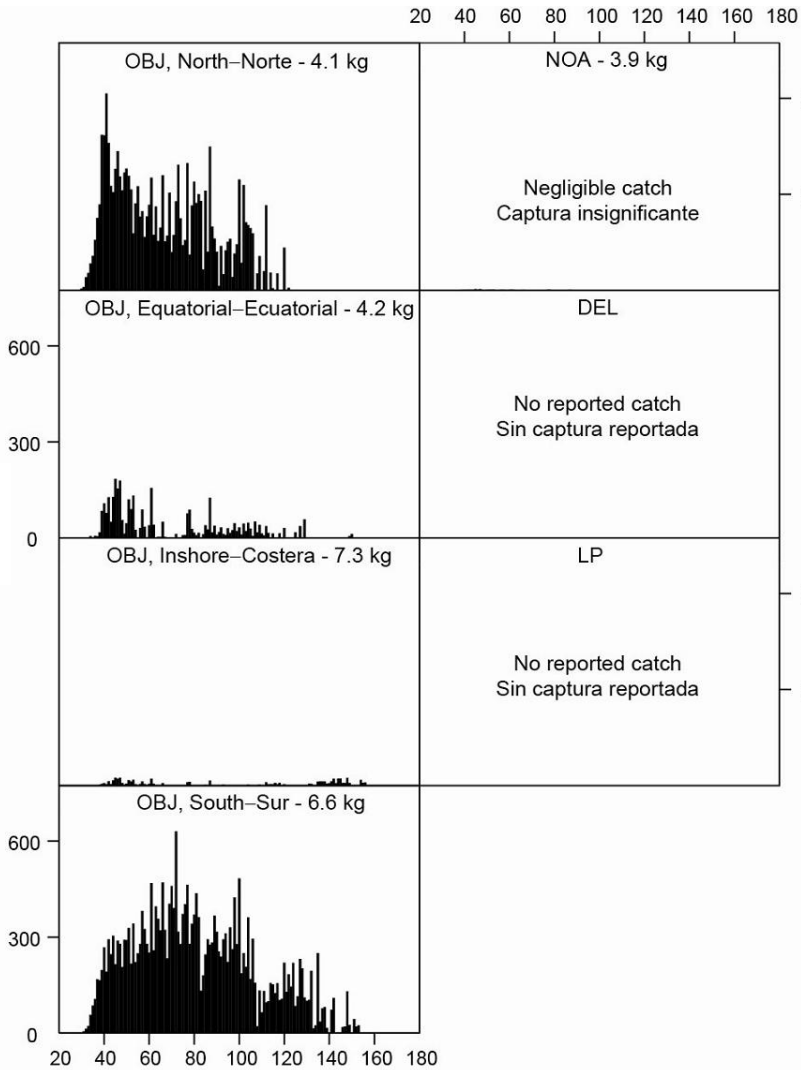

2010 by Area

2005 - 2010

Length (cm)—Talla (cm)

SKJ - Composición por tallas–Size compositions

2010 by Area

2005 - 2010

Length (cm)–Talla (cm)

BET - Composición por tallas—Size compositions

2010 by Area

2005 - 2010

Length (cm)—Talla (cm)

2010 FISHING YEAR

THE END!