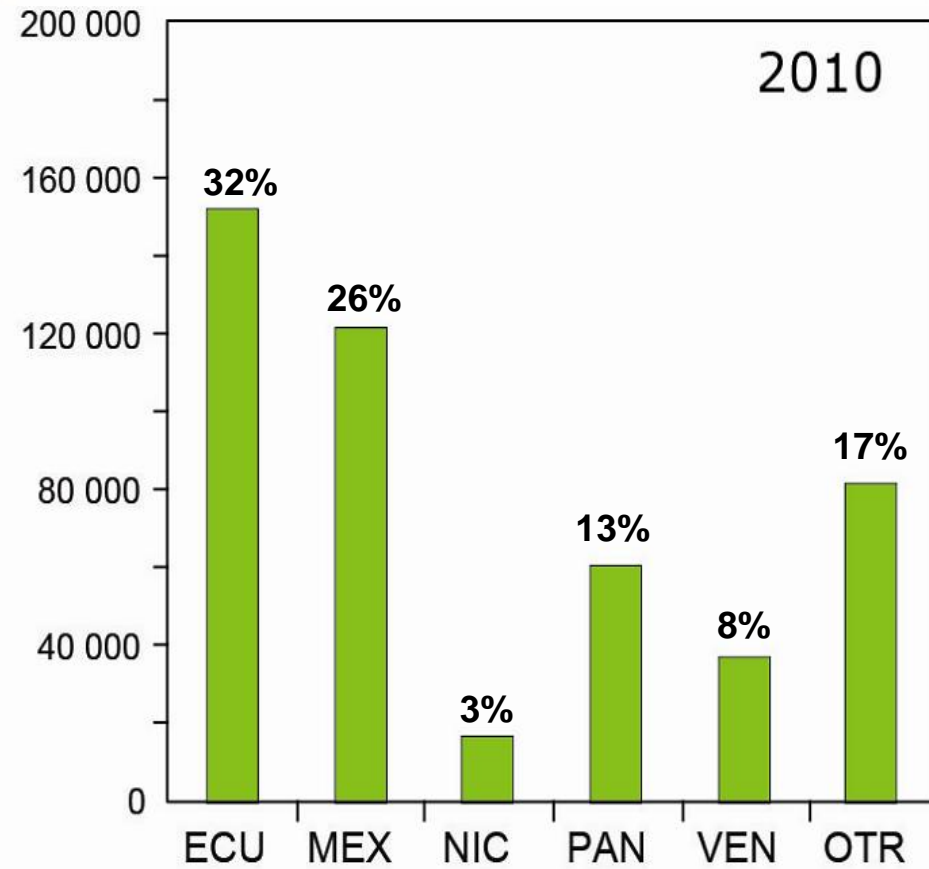

Comisión Interamericana del Atún Tropical
Inter-American Tropical Tuna Commission

FISHING YEAR 2010

EPO PS, LP, RG catches by species

EPO PS, LP, RG, and LL catches by species

EPO PS/LP/RG fleet tuna catches by country

Total catch
566 602 mt

Flag

Total catch
470 677 mt

YFT - Distribución de las capturas de cerqueros

YFT - Distribution of purse-seine catches

Promedio–Average 2005-2009

2010

205 000 mt