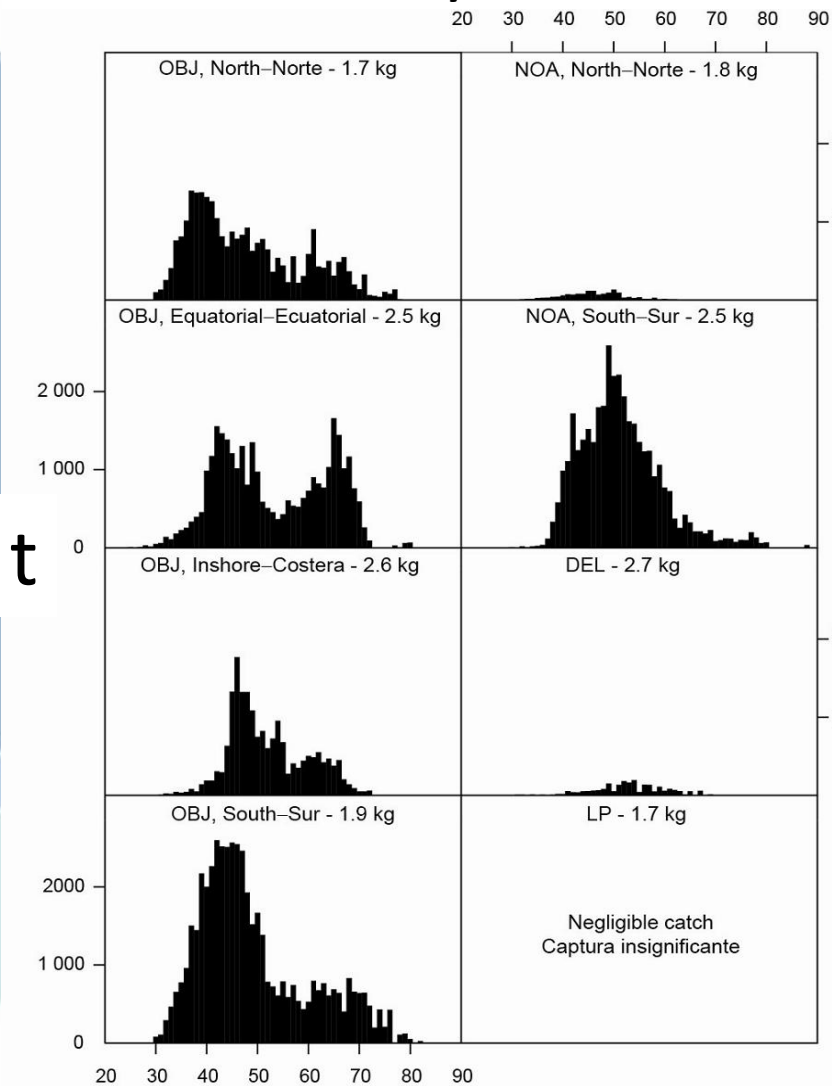

2010 by Area

2005 - 2010

Length (cm)—Talla (cm)

SKJ - Composición por tallas–Size compositions

2010 by Area

2005 - 2010

Length (cm)–Talla (cm)

BET - Composición por tallas—Size compositions

2010 by Area

2005 - 2010

Length (cm)—Talla (cm)

2010 FISHING YEAR

THE END!