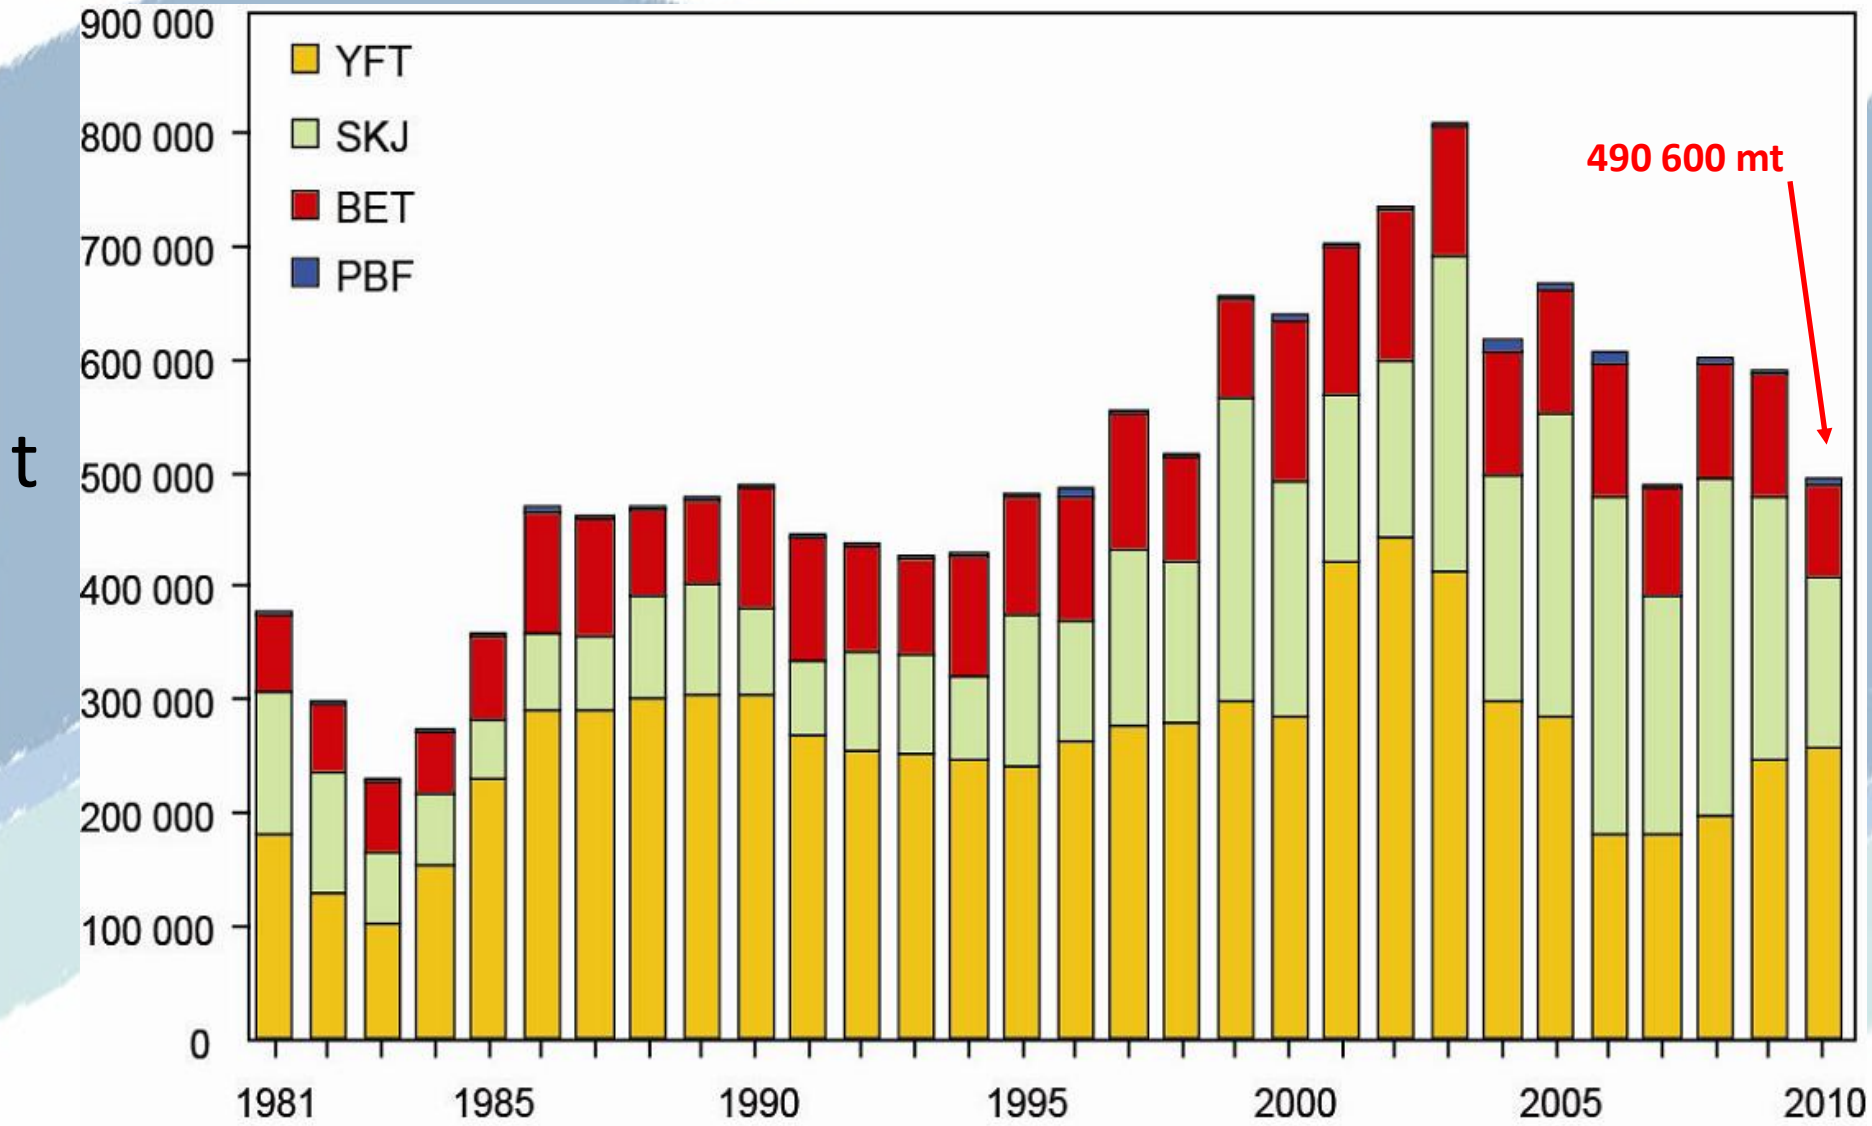

Comisión Interamericana del Atún Tropical
Inter-American Tropical Tuna Commission

FISHING YEAR 2010

EPO PS, LP, RG catches by species

EPO PS, LP, RG, and LL catches by species

EPO PS/LP/RG fleet tuna catches by country

Total catch
566 602 mt

Flag

Total catch
470 677 mt

YFT - Distribución de las capturas de cerqueros

YFT - Distribution of purse-seine catches

Promedio–Average 2005-2009

2010

205 000 mt

251 000 mt

(166 000 to 268 000)

22% Higher–Mayor

SKJ - Distribución de las capturas de cerqueros

SKJ - Distribution of purse-seine catches

Promedio—Average 2005-2009

2010

259 000 mt

2010 by Area

2005 - 2010

Length (cm)—Talla (cm)

2010 FISHING YEAR

THE END!