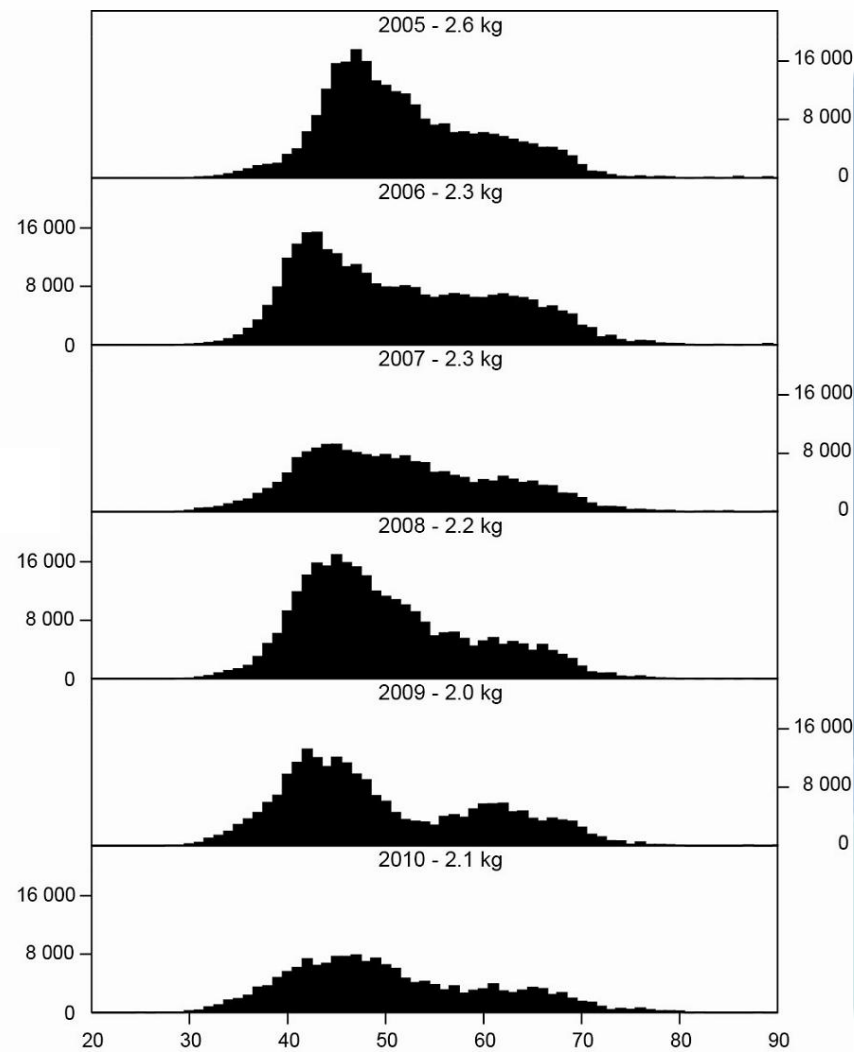

2010 by Area

2005 - 2010

Length (cm)—Talla (cm)

SKJ - Composición por tallas–Size compositions

2010 by Area

2005 - 2010

Length (cm)–Talla (cm)

BET - Composición por tallas—Size compositions

2010 by Area

2005 - 2010

Length (cm)—Talla (cm)

2010 FISHING YEAR

THE END!