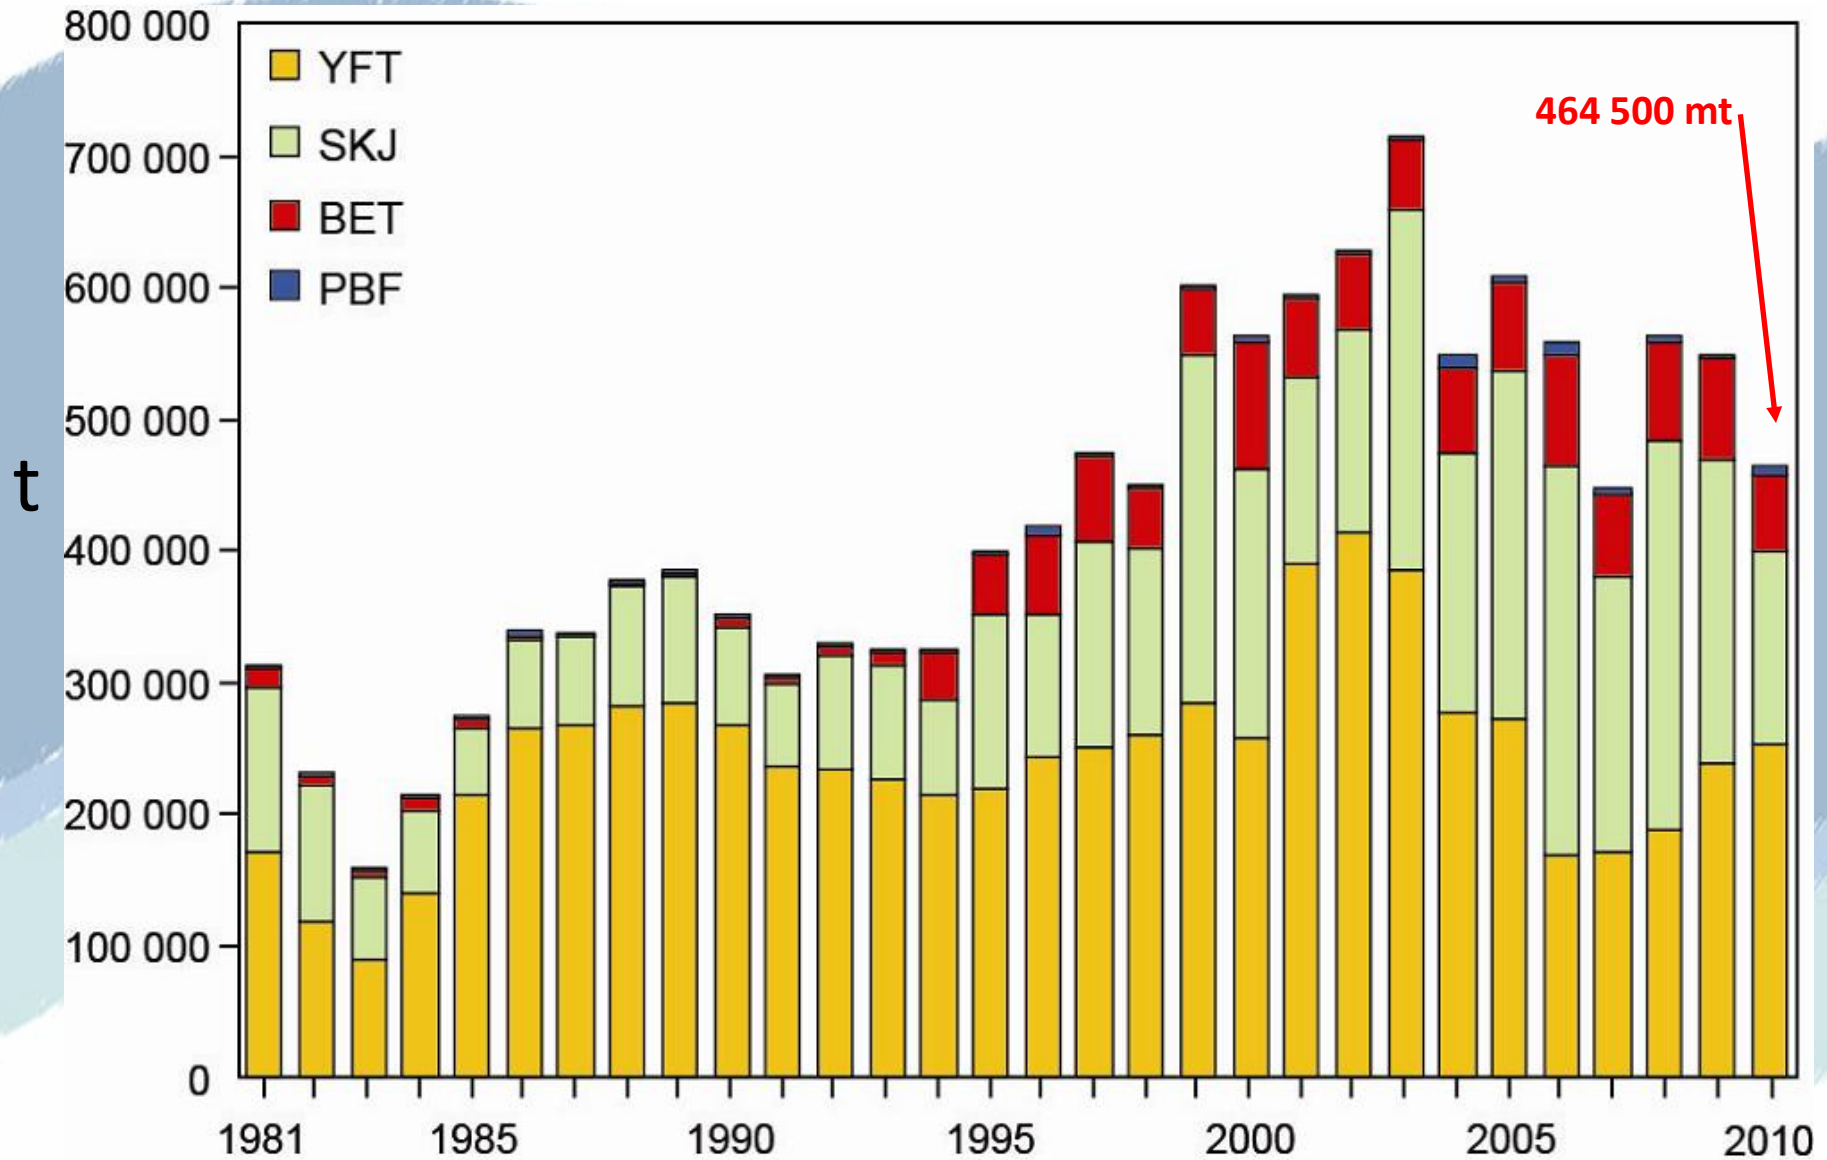

Comisión Interamericana del Atún Tropical
Inter-American Tropical Tuna Commission

FISHING YEAR 2010

EPO PS, LP, RG catches by species

EPO PS, LP, RG, and LL catches by species

EPO PS/LP/RG fleet tuna catches by country

Total catch
566 602 mt

Flag

Total catch
470 677 mt

YFT - Distribución de las capturas de cerqueros

YFT - Distribution of purse-seine catches

Promedio–Average 2005-2009

2010

205 000 mt

251 000 mt

(166 000 to 268 000)

22% Higher–Mayor

SKJ - Distribución de las capturas de cerqueros

SKJ - Distribution of purse-seine catches

Promedio—Average 2005-2009

2010

259 000 mt

2010 by Area

2005 - 2010

Length (cm)—Talla (cm)

2010 FISHING YEAR

THE END!