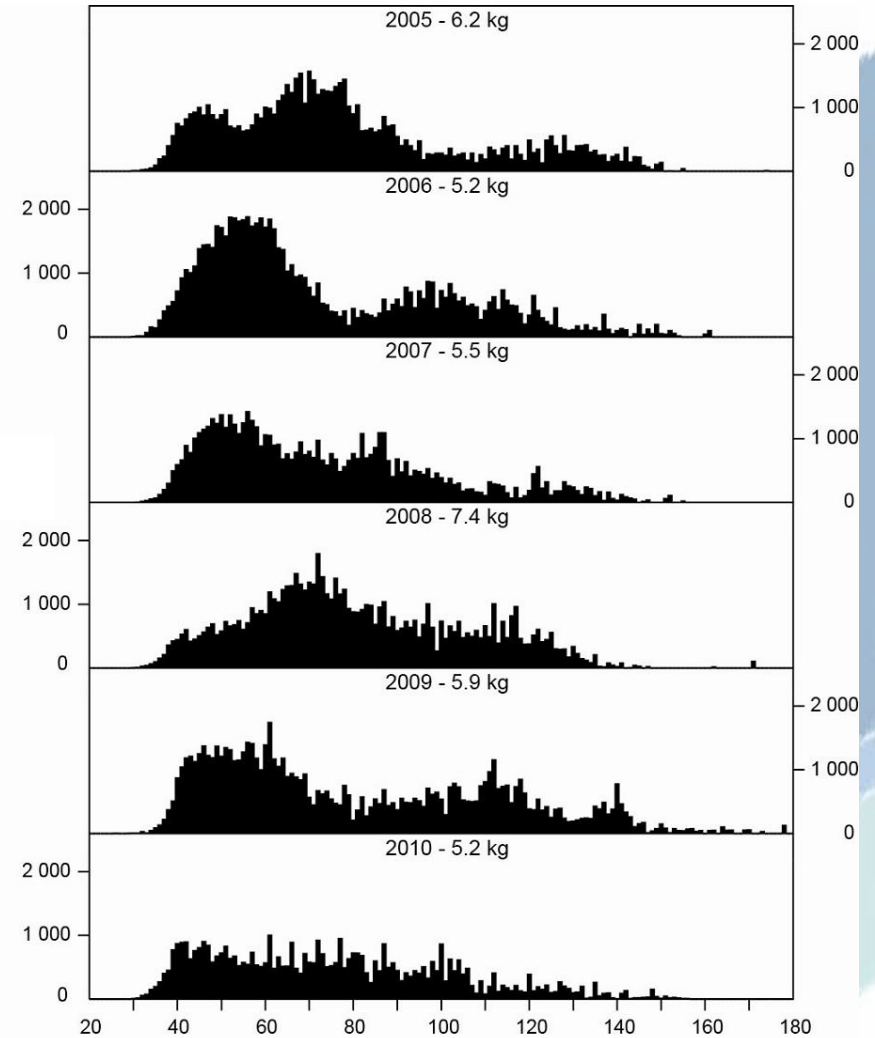

2010 by Area

2005 - 2010

Length (cm)—Talla (cm)

SKJ - Composición por tallas–Size compositions

2010 by Area

2005 - 2010

Length (cm)–Talla (cm)

BET - Composición por tallas—Size compositions

2010 by Area

2005 - 2010

Length (cm)—Talla (cm)

2010 FISHING YEAR

THE END!