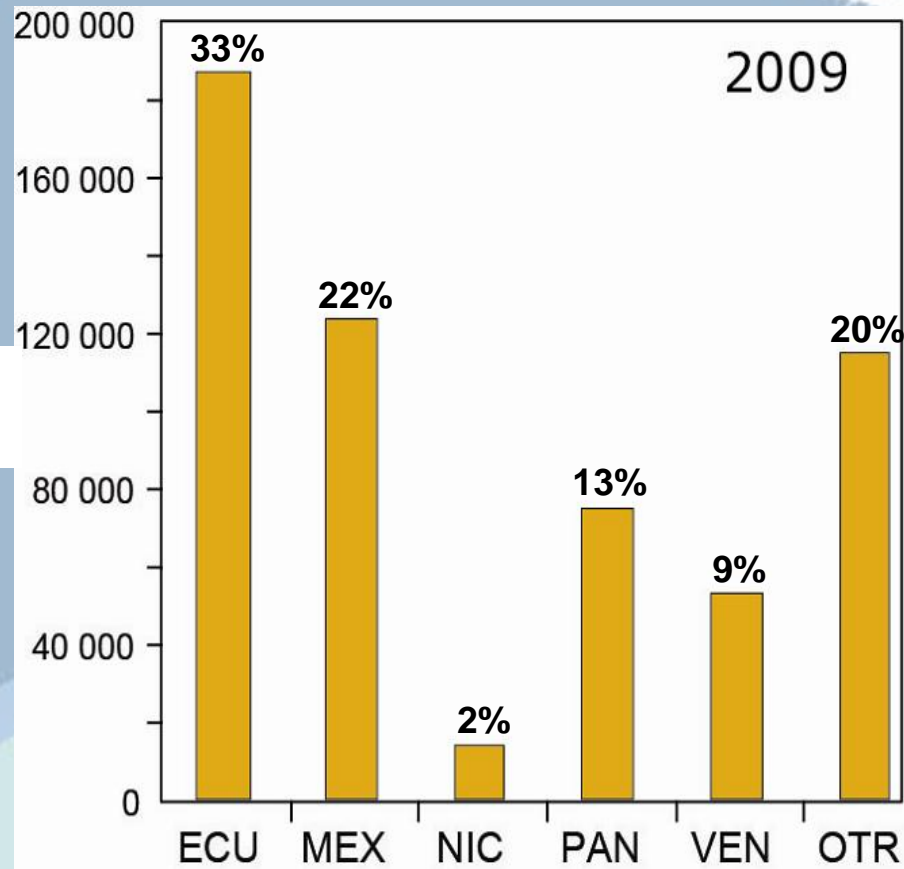

Comisión Interamericana del Atún Tropical
Inter-American Tropical Tuna Commission

FISHING YEAR 2010

EPO PS, LP, RG catches by species

EPO PS, LP, RG, and LL catches by species

EPO PS/LP/RG fleet tuna catches by country

Total catch
566 602 mt

Flag

Total catch
470 677 mt

YFT - Distribución de las capturas de cerqueros

YFT - Distribution of purse-seine catches

Promedio–Average 2005-2009

2010

205 000 mt