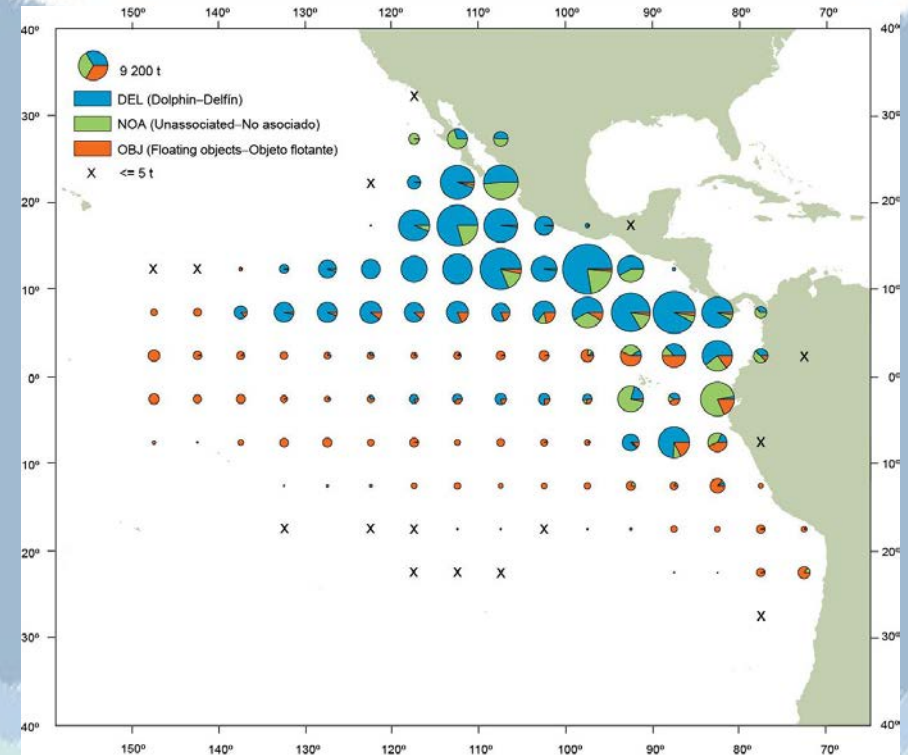

Comisión Interamericana del Atún Tropical
Inter-American Tropical Tuna Commission

FISHING YEAR 2010

EPO PS, LP, RG catches by species

EPO PS, LP, RG, and LL catches by species

EPO PS/LP/RG fleet tuna catches by country

Total catch
566 602 mt

Flag

Total catch
470 677 mt

YFT - Distribución de las capturas de cerqueros

YFT - Distribution of purse-seine catches

Promedio–Average 2005-2009

2010

205 000 mt

251 000 mt

(166 000 to 268 000)

22% Higher–Mayor

SKJ - Distribución de las capturas de cerqueros

SKJ - Distribution of purse-seine catches

Promedio—Average 2005-2009

2010

259 000 mt

2010 by Area

2005 - 2010

Length (cm)—Talla (cm)

2010 FISHING YEAR

THE END!