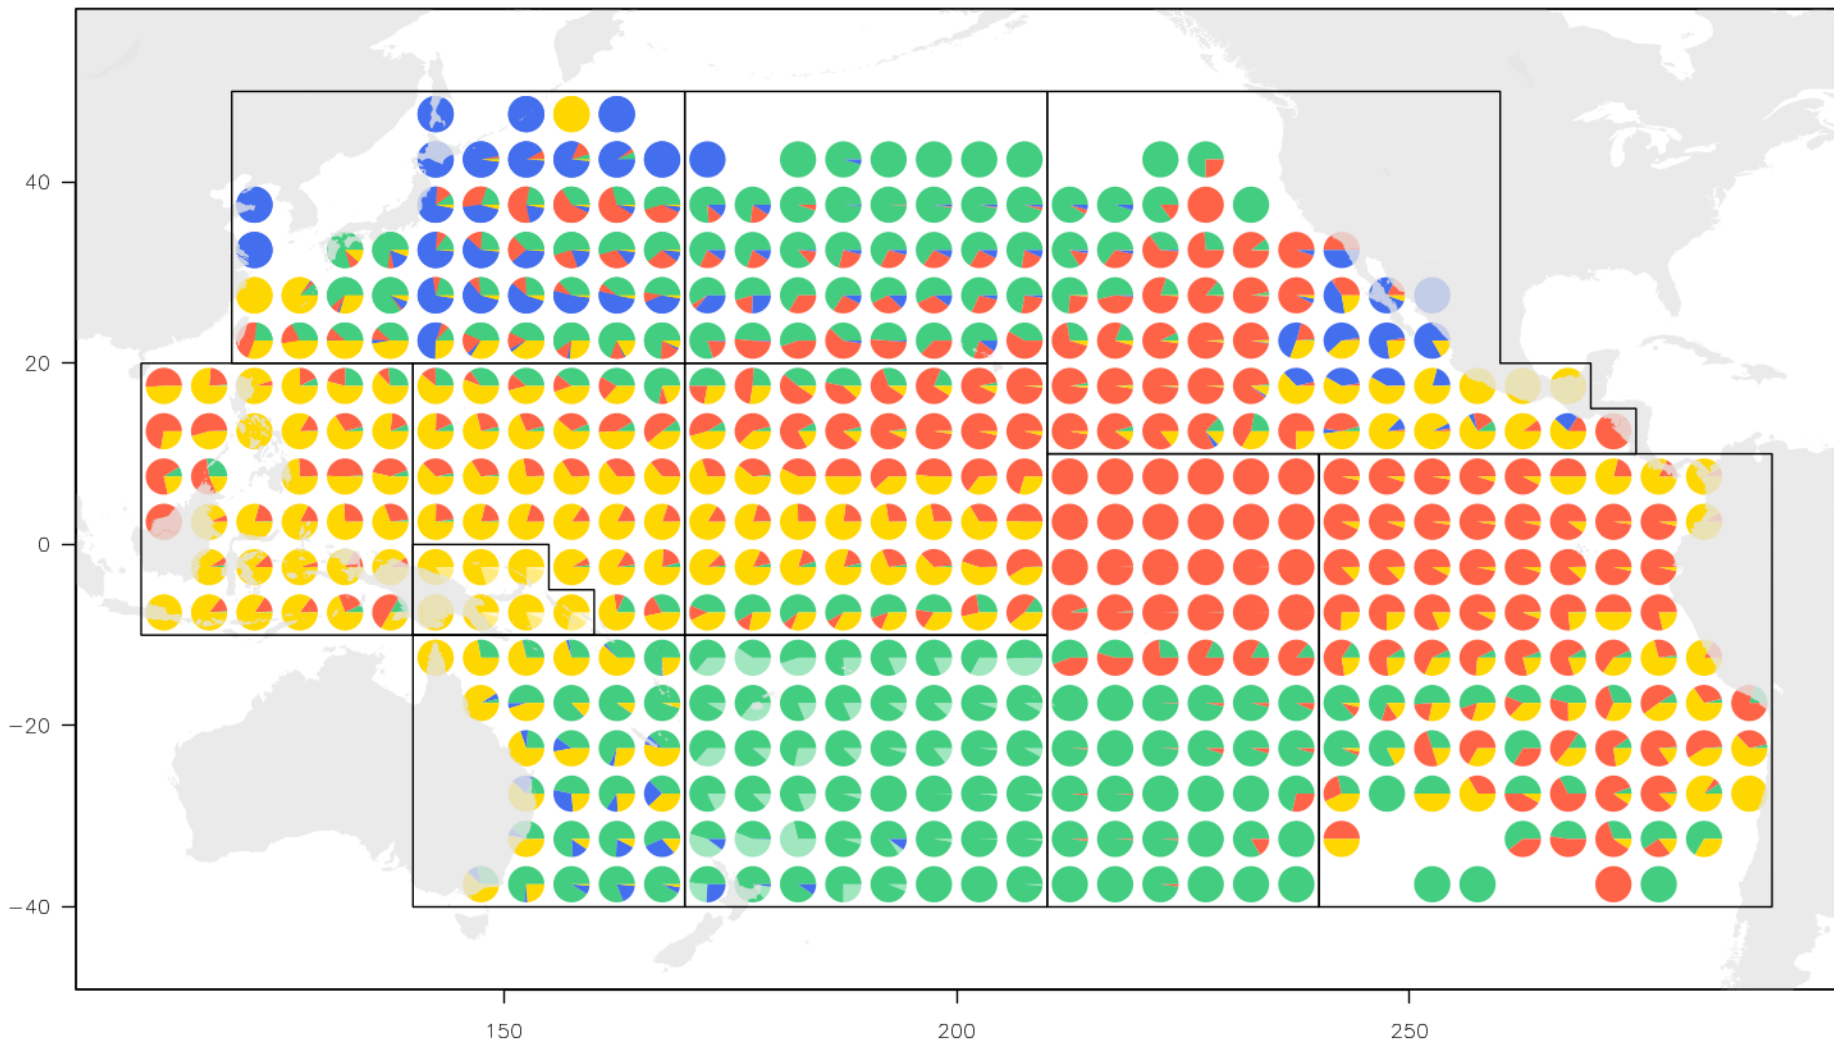

Clustering analysis

Region 6

- > Pacific-wide operational longline dataset
- > **K-means** / k-medians / hclust
- > Aggregation: Vessel x month (short) OR cell x month
- > Also tried 'temporal' clusters
- > Best # of clusters: 'elbow' + committee assessment

Temporal clusters

Region 1: temporal clusters (4)

by dec
all

Region 1

Region 2

Region 3

alb bet yft swo

Region 5

Region 6

Region 10

Region 11

Region 12

Region 1

Region 5

Year

Region 12

alb bet yft swo

1960

alb bet yft swo

1970

alb bet yft swo

1980

alb bet yft swo

1990