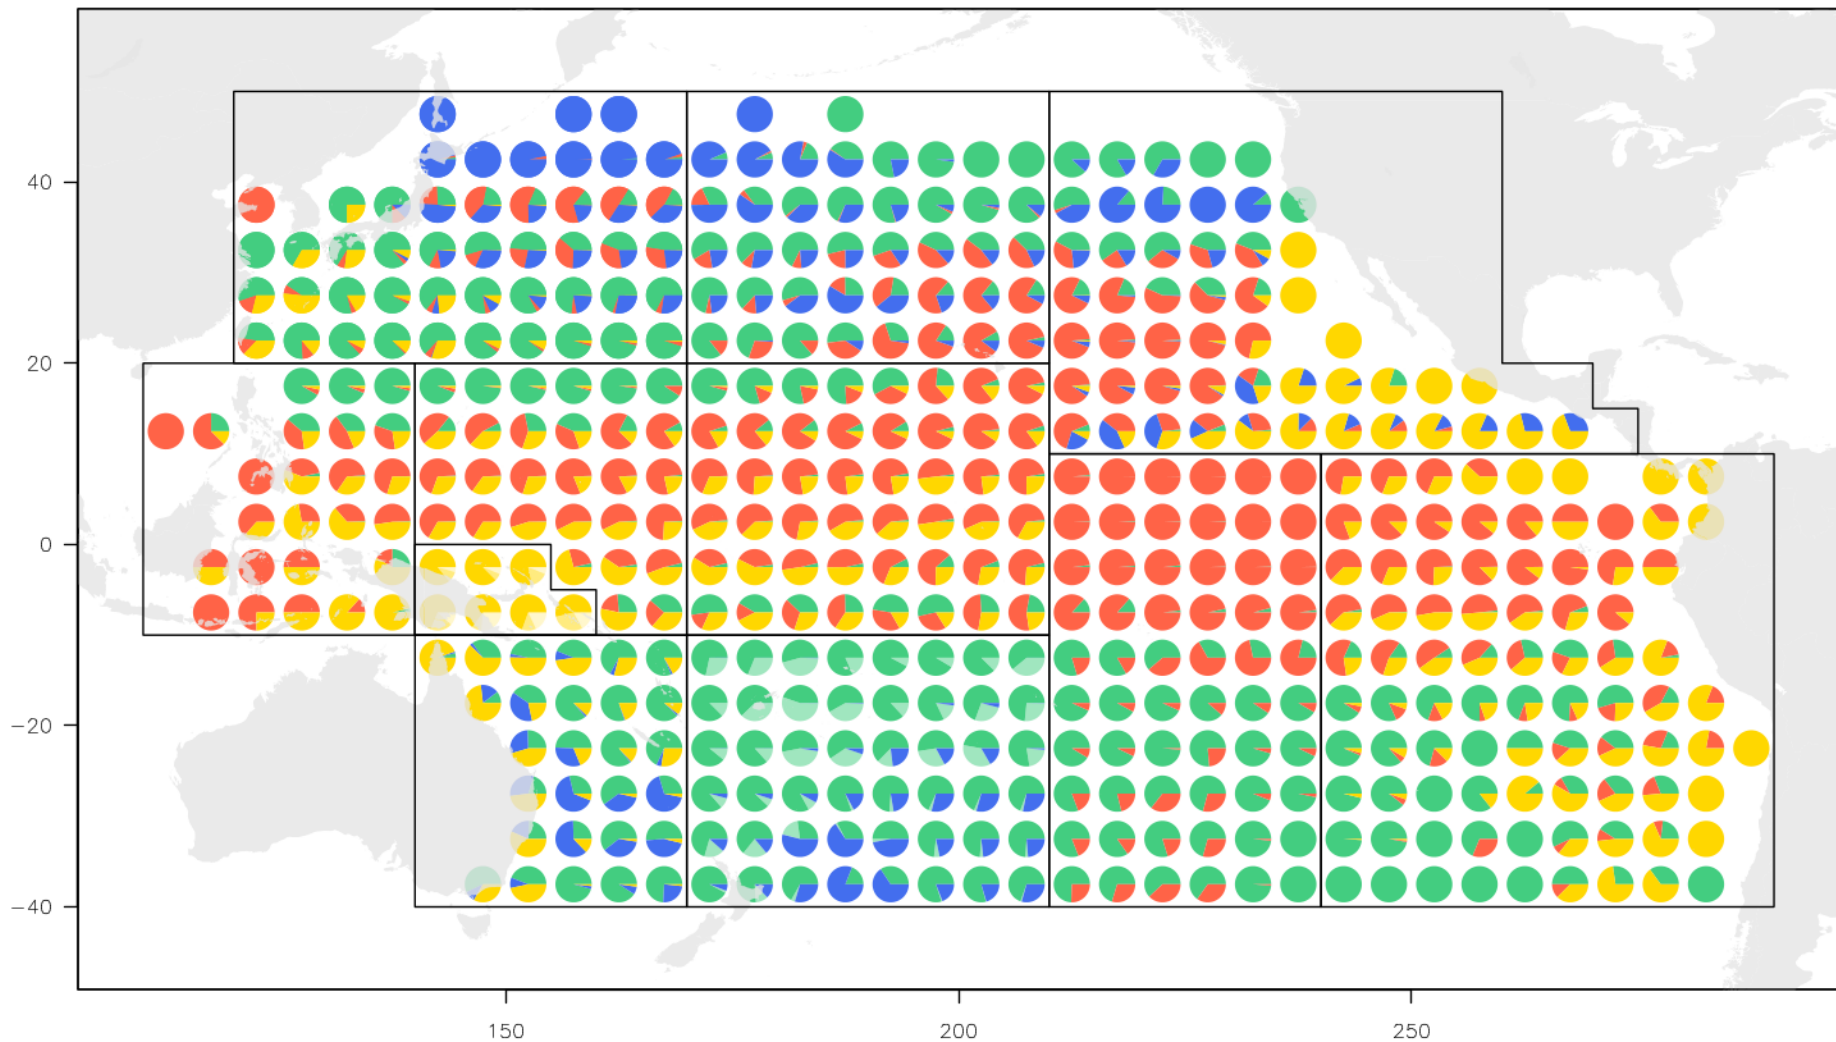

alb bet yft swo

2000