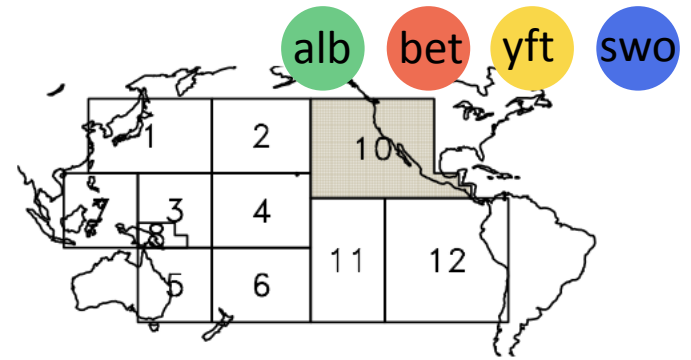

Clustering analysis

Region 6

- > Pacific-wide operational longline dataset
- > **K-means** / k-medians / hclust
- > Aggregation: Vessel x month (short) OR cell x month
- > Also tried 'temporal' clusters
- > Best # of clusters: 'elbow' + committee assessment

Temporal clusters

Region 1: temporal clusters (4)

by dec
all

Region 1

Region 2

Region 3

alb bet yft swo

Region 5

Region 6

Region 10

Region 11

Region 12

Region 1

Region 5

Year

Region 12