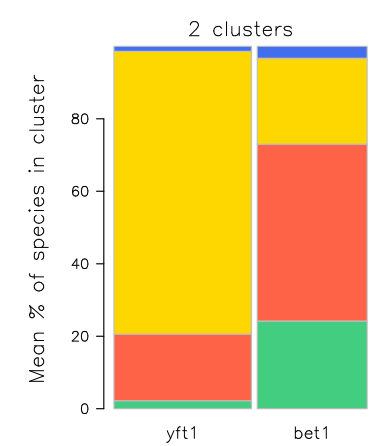

Clustering analysis

Region 6

- > Pacific-wide operational longline dataset
- > **K-means** / k-medians / hclust
- > Aggregation: Vessel x month (short) OR cell x month
- > Also tried 'temporal' clusters
- > Best # of clusters: 'elbow' + committee assessment

Temporal clusters

Region 1: temporal clusters (4)

by dec
all

Region 1

Region 2

Region 3

alb bet yft swo

Region 5

Region 6

Region 10

Region 11

Region 12

Region 1

Region 5

Year

Region 12