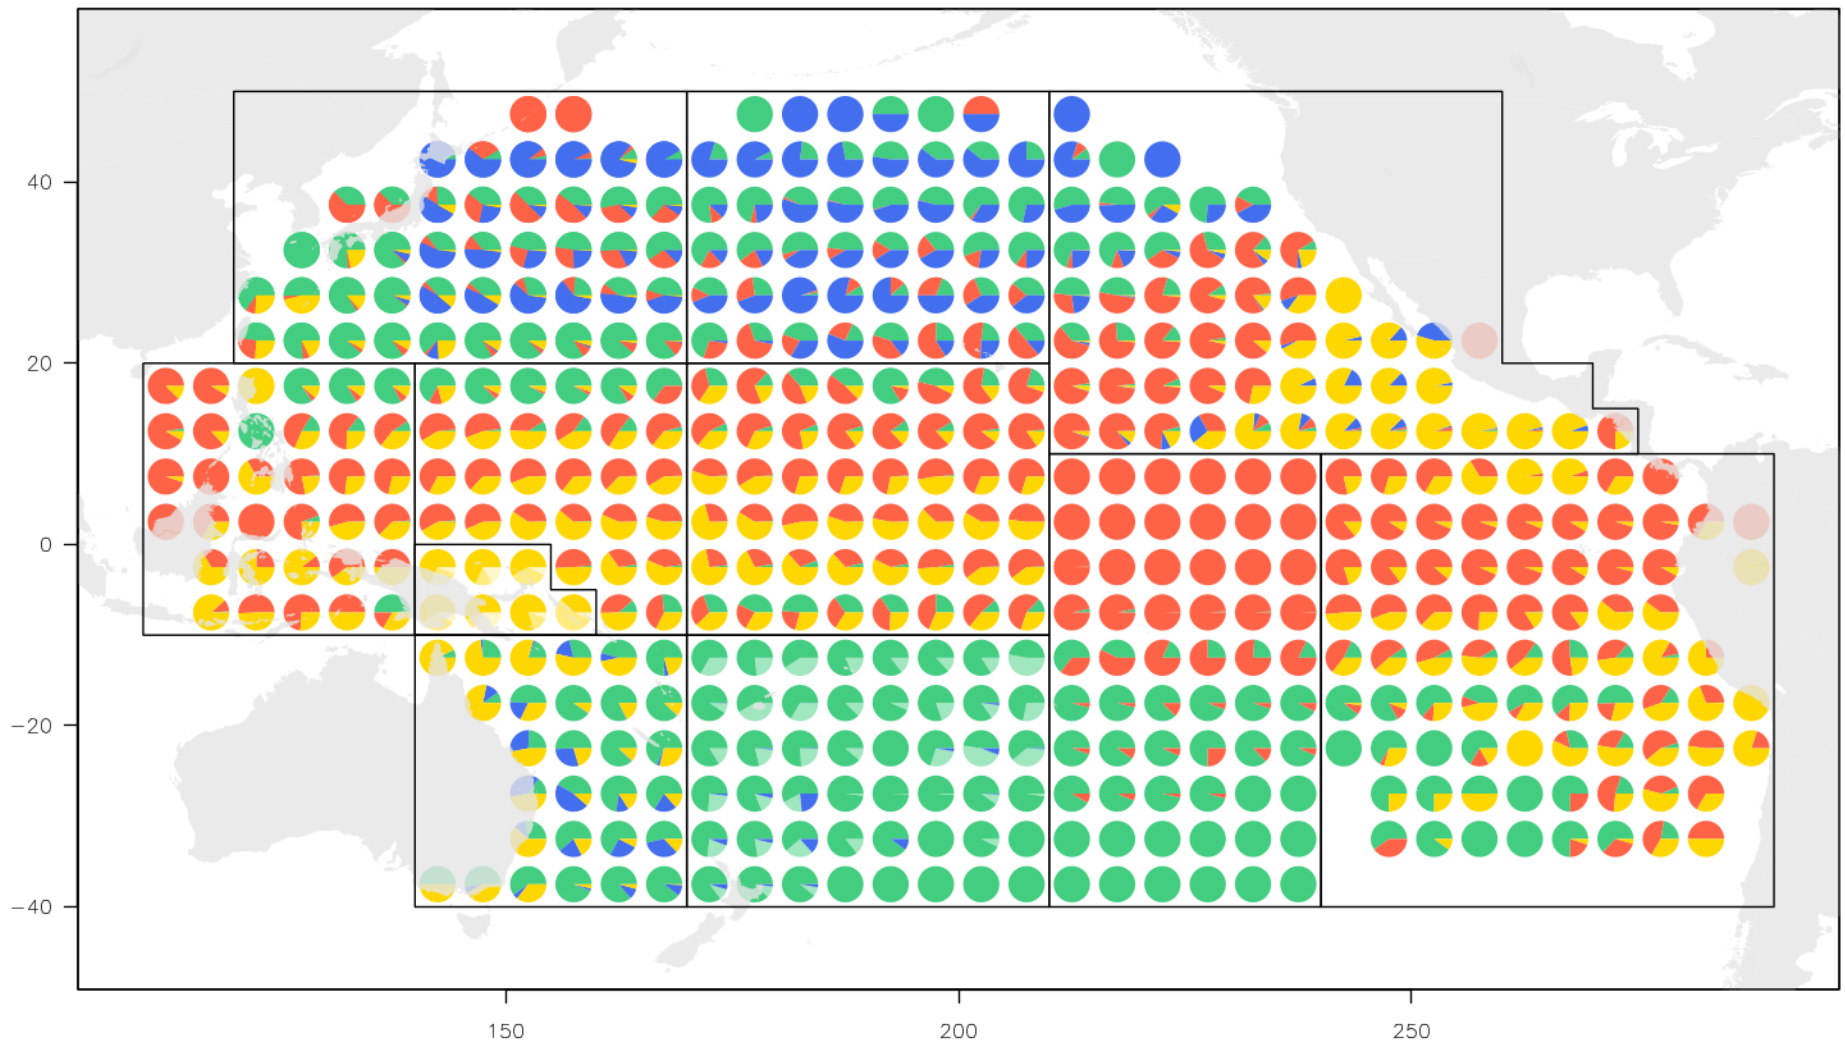

Clustering analysis

Region 6

- > Pacific-wide operational longline dataset
- > **K-means** / k-medians / hclust
- > Aggregation: Vessel x month (short) OR cell x month
- > Also tried 'temporal' clusters
- > Best # of clusters: 'elbow' + committee assessment

Temporal clusters

Region 1: temporal clusters (4)

by dec
all

Region 1

Region 2

Region 3

alb bet yft swo

Region 5

Region 6

Region 10

Region 11

Region 12

Region 1

Region 5

Year

Region 12

alb bet yft swo

1960

alb bet yft swo

1970

alb bet yft swo

1980

alb bet yft swo

1990