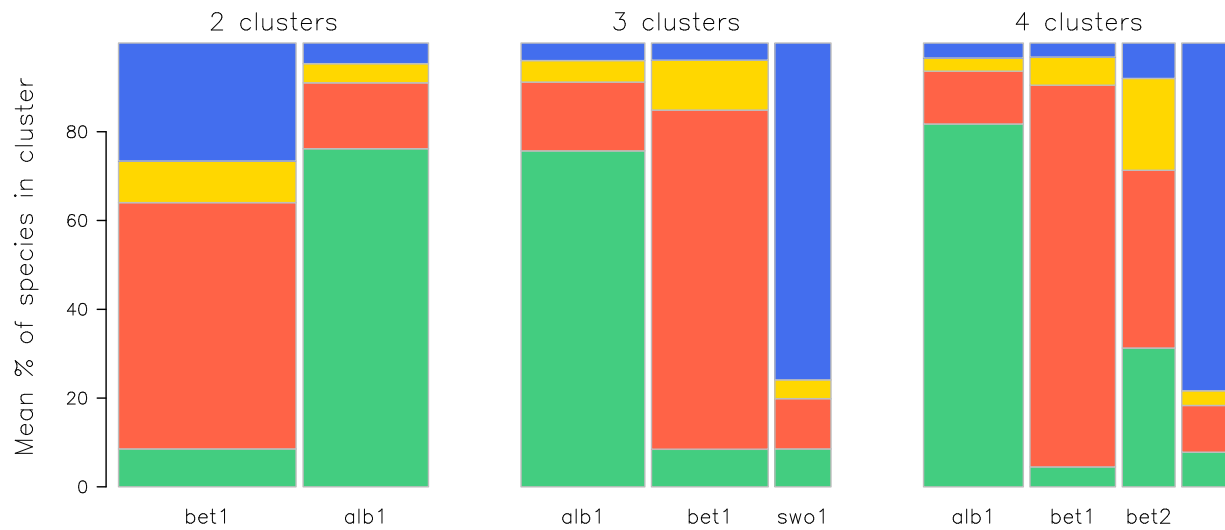

Clustering analysis

Region 6

- > Pacific-wide operational longline dataset
- > **K-means** / k-medians / hclust
- > Aggregation: Vessel x month (short) OR cell x month
- > Also tried 'temporal' clusters
- > Best # of clusters: 'elbow' + committee assessment

Temporal clusters

Region 1: temporal clusters (4)

by dec
all

Region 1

Region 2

Region 3

alb bet yft swo

Region 5

Region 6

Region 10

Region 11

Region 12

Region 1

Region 5

Year

Region 12