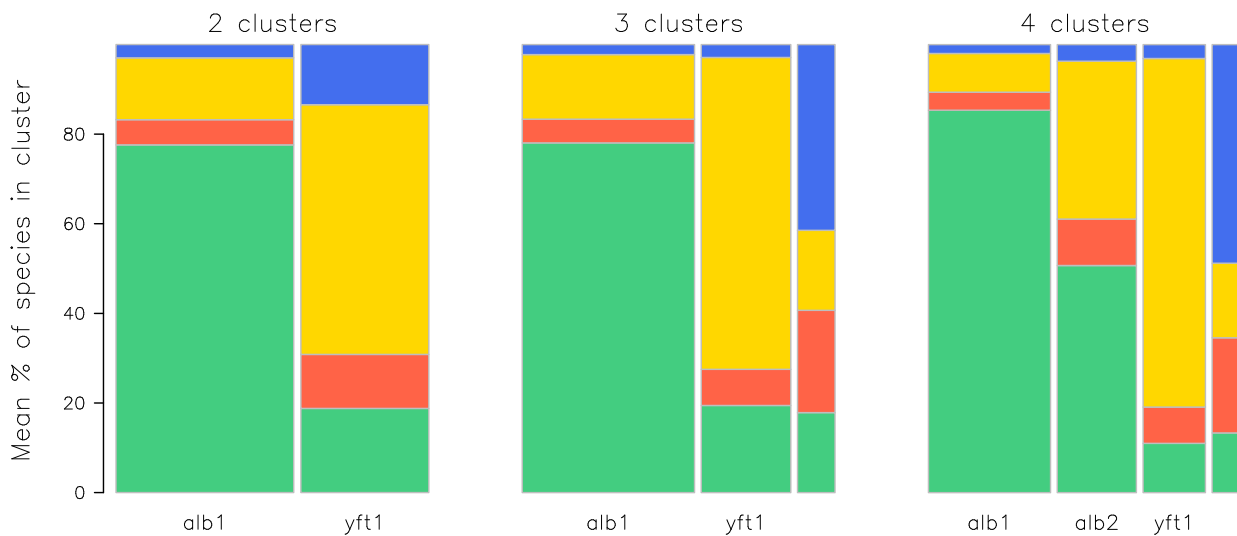

Clustering analysis

Region 6

- > Pacific-wide operational longline dataset
- > **K-means** / k-medians / hclust
- > Aggregation: Vessel x month (short) OR cell x month
- > Also tried 'temporal' clusters
- > Best # of clusters: 'elbow' + committee assessment

Temporal clusters

Region 1: temporal clusters (4)

by dec
all

Region 1

Region 2

Region 3

alb bet yft swo

Region 5

Region 6

Region 10

Region 11

Region 12

Region 1

Region 5

Year

Region 12