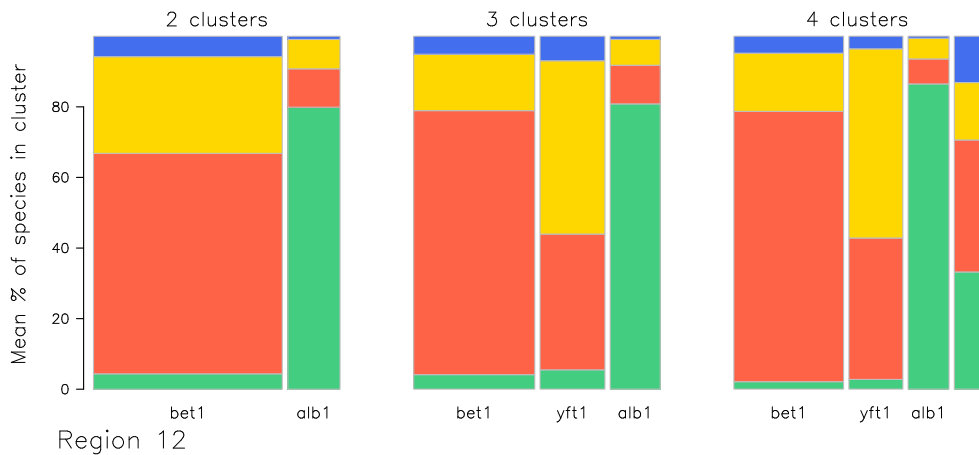

Clustering analysis

Region 6

- > Pacific-wide operational longline dataset
- > **K-means** / k-medians / hclust
- > Aggregation: Vessel x month (short) OR cell x month
- > Also tried 'temporal' clusters
- > Best # of clusters: 'elbow' + committee assessment

Temporal clusters

Region 1: temporal clusters (4)

by dec
all

Region 1

Region 2

Region 3

alb bet yft swo

Region 5

Region 6

Region 10

Region 11

Region 12

Region 1

Region 5

Year

Region 12