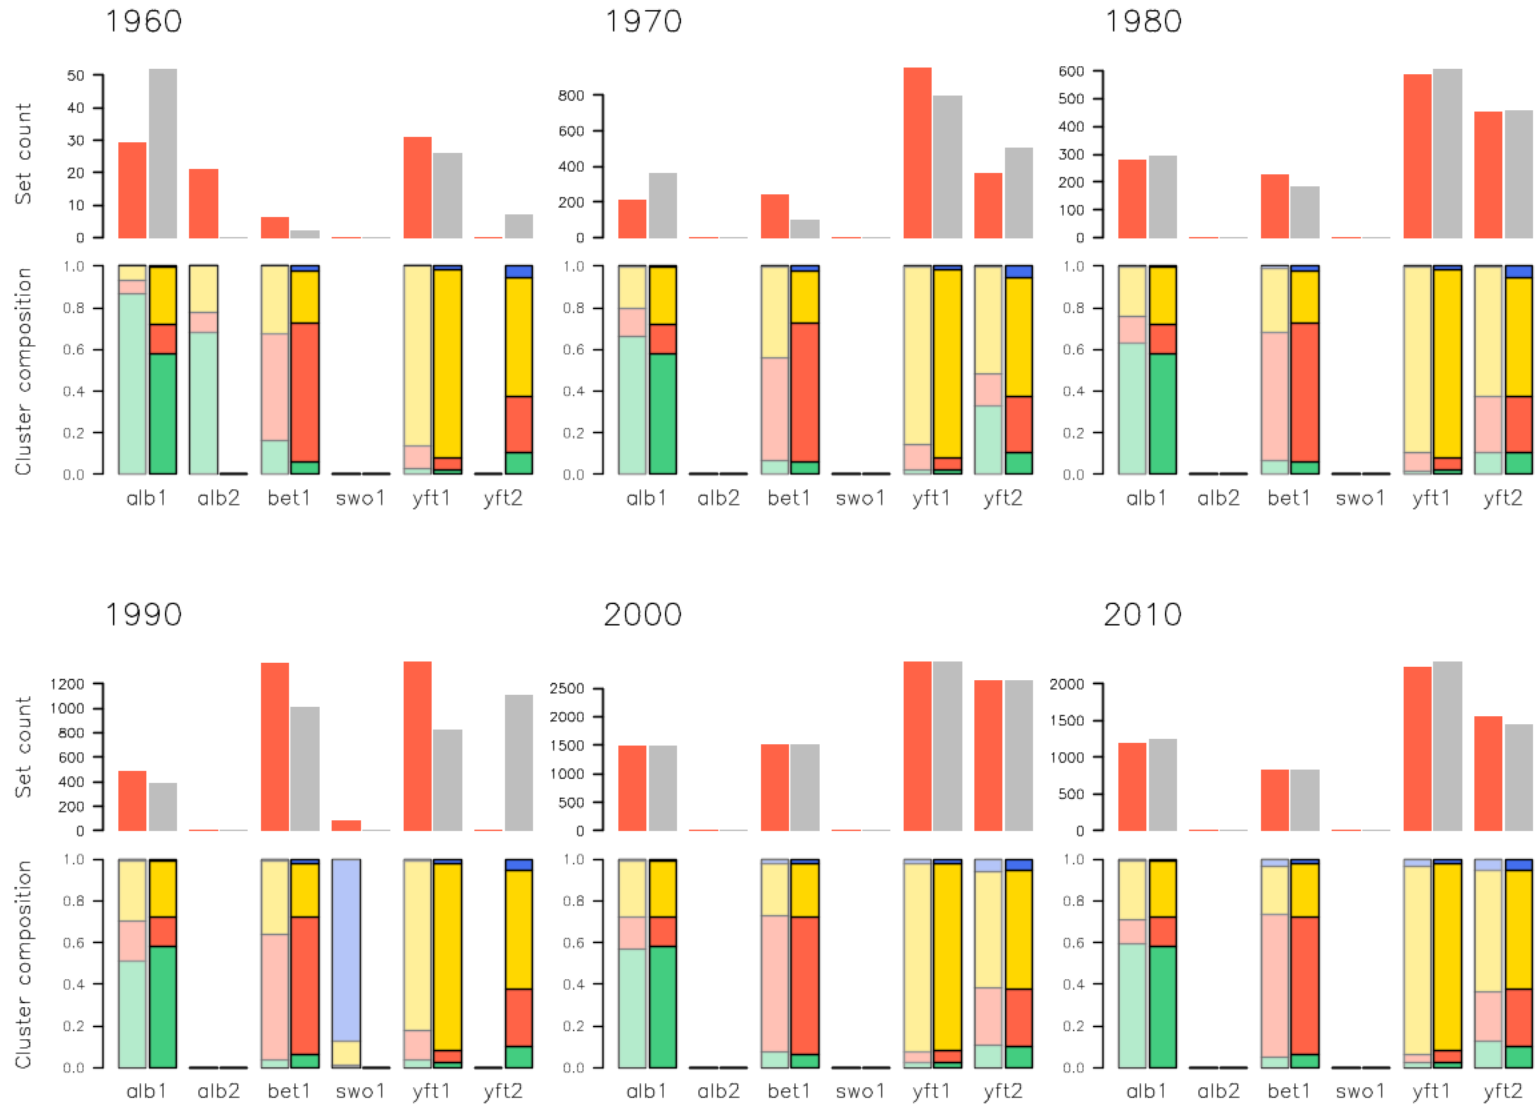

- > Pacific-wide operational longline dataset, all fleets
- > **K-means** / k-medians / hclust
- > Aggregation: Vessel x month (short) OR 5d cell x month
- > Also tried 'temporal' clusters
- > Best # of clusters: 'elbow' + committee assessment

Clustering analysis

Region 6

- > Pacific-wide operational longline dataset
- > **K-means** / k-medians / hclust
- > Aggregation: Vessel x month (short) OR cell x month
- > Also tried 'temporal' clusters
- > Best # of clusters: 'elbow' + committee assessment

Temporal clusters

Region 1: temporal clusters (4)

by dec
all

Region 1

Region 2

Region 3

alb bet yft swo

Region 5

Region 6

Region 10

Region 11

Region 12

Region 1

Region 5

Year

Region 12