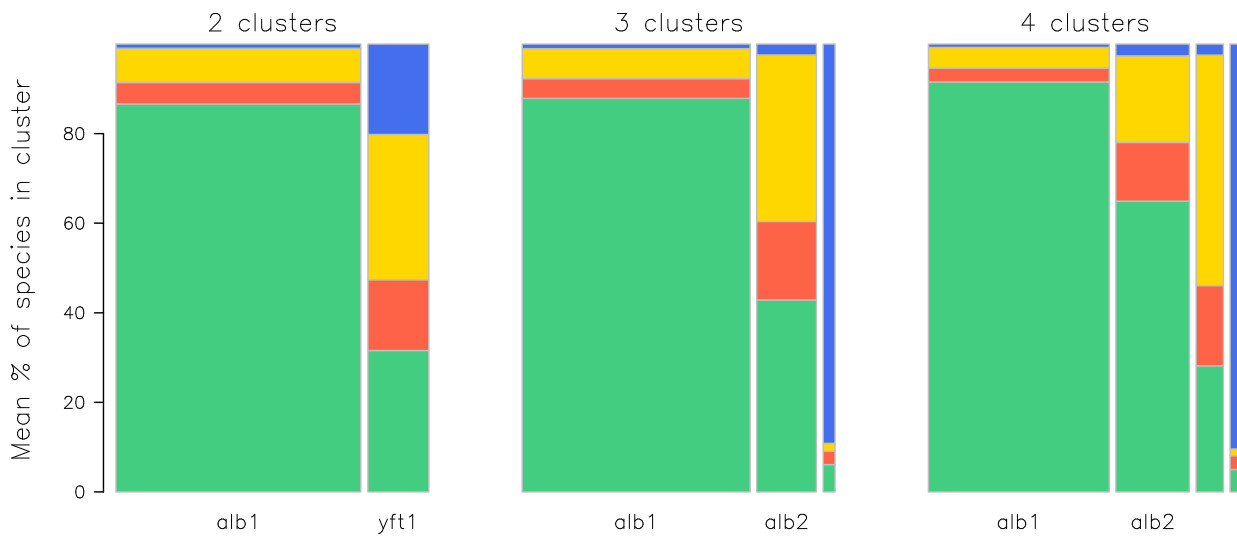

Clustering analysis

Region 6

- > Pacific-wide operational longline dataset
- > **K-means** / k-medians / hclust
- > Aggregation: Vessel x month (short) OR cell x month
- > Also tried 'temporal' clusters
- > Best # of clusters: 'elbow' + committee assessment

Temporal clusters

Region 1: temporal clusters (4)

by dec
all

Region 1

Region 2

Region 3

alb bet yft swo

Region 5

Region 6

Region 10

Region 11

Region 12

Region 1

Region 5

Year

Region 12