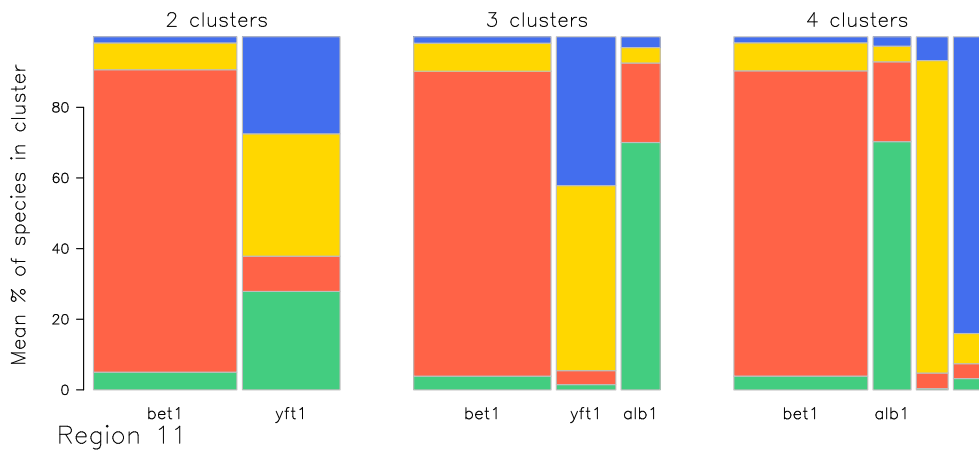

Clustering analysis

Region 6

- > Pacific-wide operational longline dataset
- > **K-means** / k-medians / hclust
- > Aggregation: Vessel x month (short) OR cell x month
- > Also tried 'temporal' clusters
- > Best # of clusters: 'elbow' + committee assessment

Temporal clusters

Region 1: temporal clusters (4)

by dec
all

Region 1

Region 2

Region 3

alb bet yft swo

Region 5

Region 6

Region 10

Region 11

Region 12

Region 1

Region 5

Year

Region 12