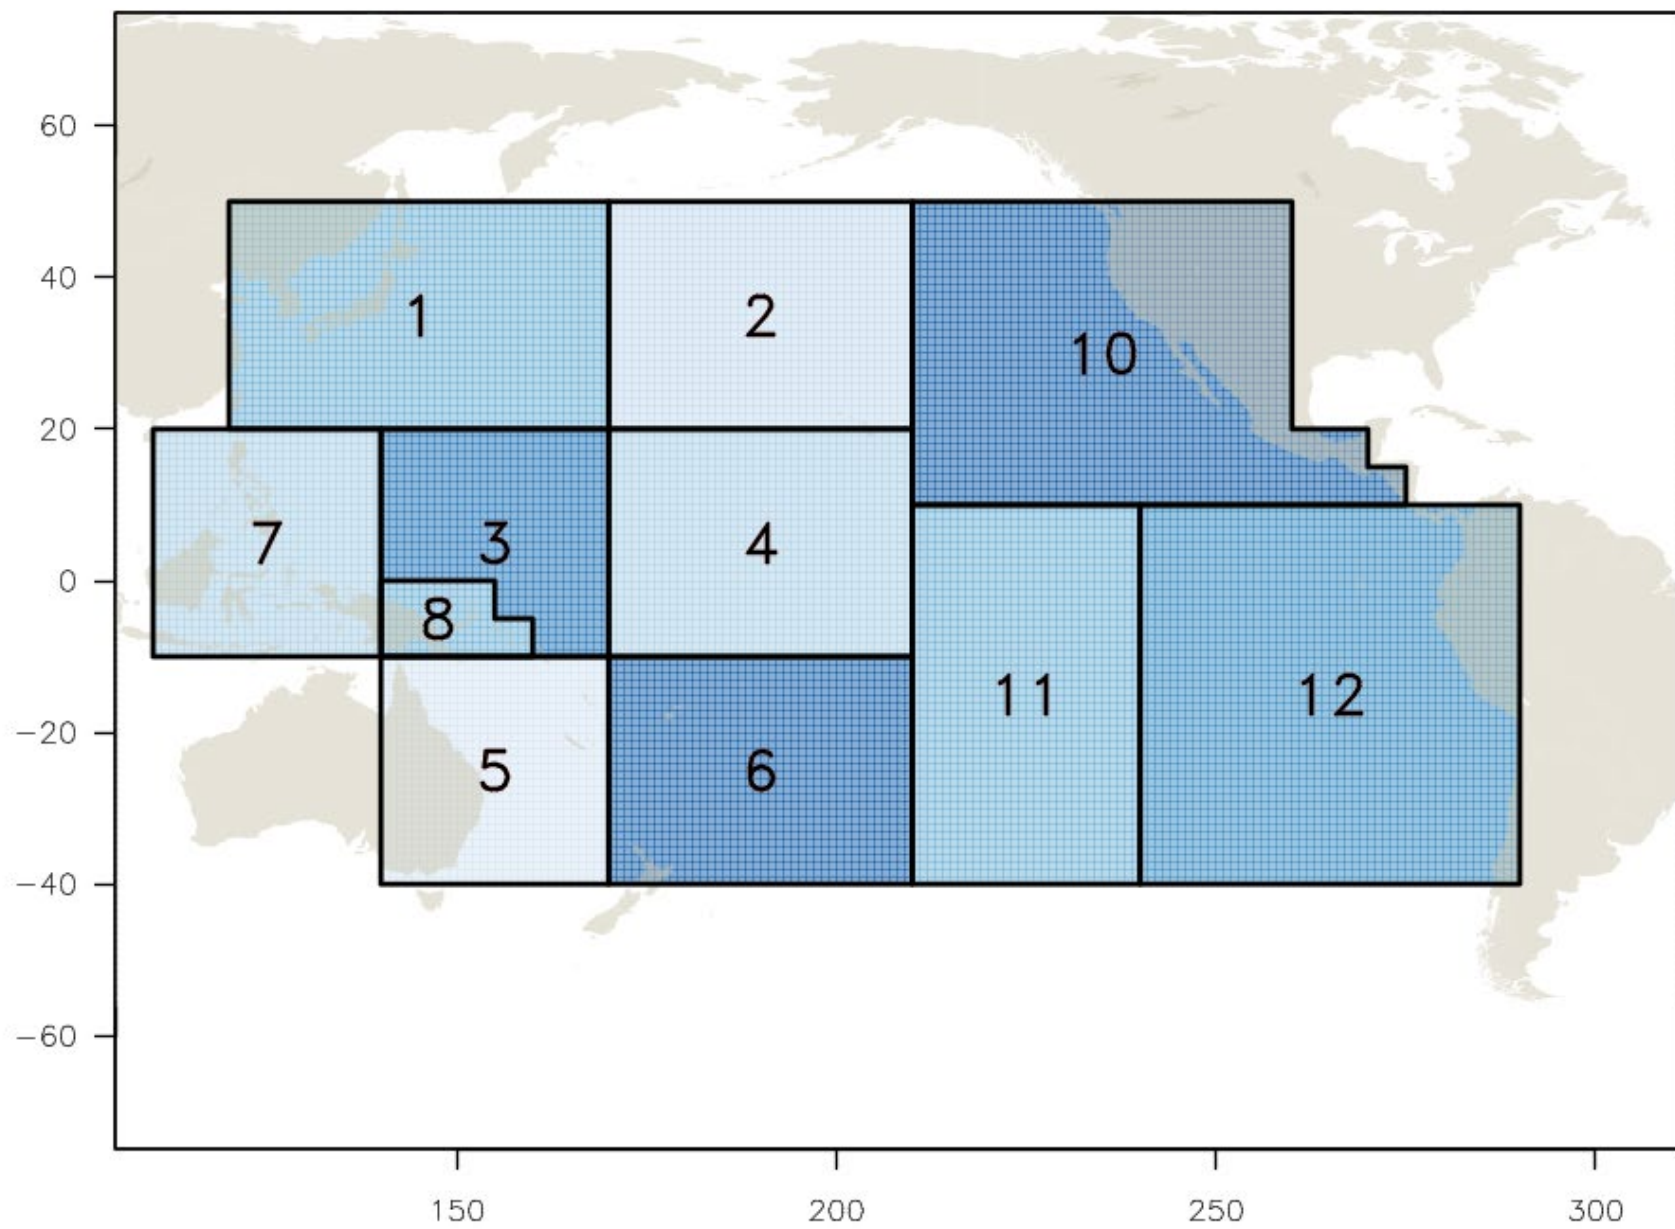

- > Pacific-wide operational longline dataset, all fleets
- > **K-means** / k-medians / hclust
- > Aggregation: Vessel x month (short) OR 5d cell x month
- > Also tried 'temporal' clusters
- > Best # of clusters: 'elbow' + committee assessment

Clustering analysis

Region 6

- > Pacific-wide operational longline dataset
- > **K-means** / k-medians / hclust
- > Aggregation: Vessel x month (short) OR cell x month
- > Also tried 'temporal' clusters
- > Best # of clusters: 'elbow' + committee assessment

Temporal clusters

Region 1: temporal clusters (4)

by dec
all

Region 1

Region 2

Region 3

alb bet yft swo

Region 5

Region 6

Region 10

Region 11

Region 12

Region 1

Region 5

Year

Region 12