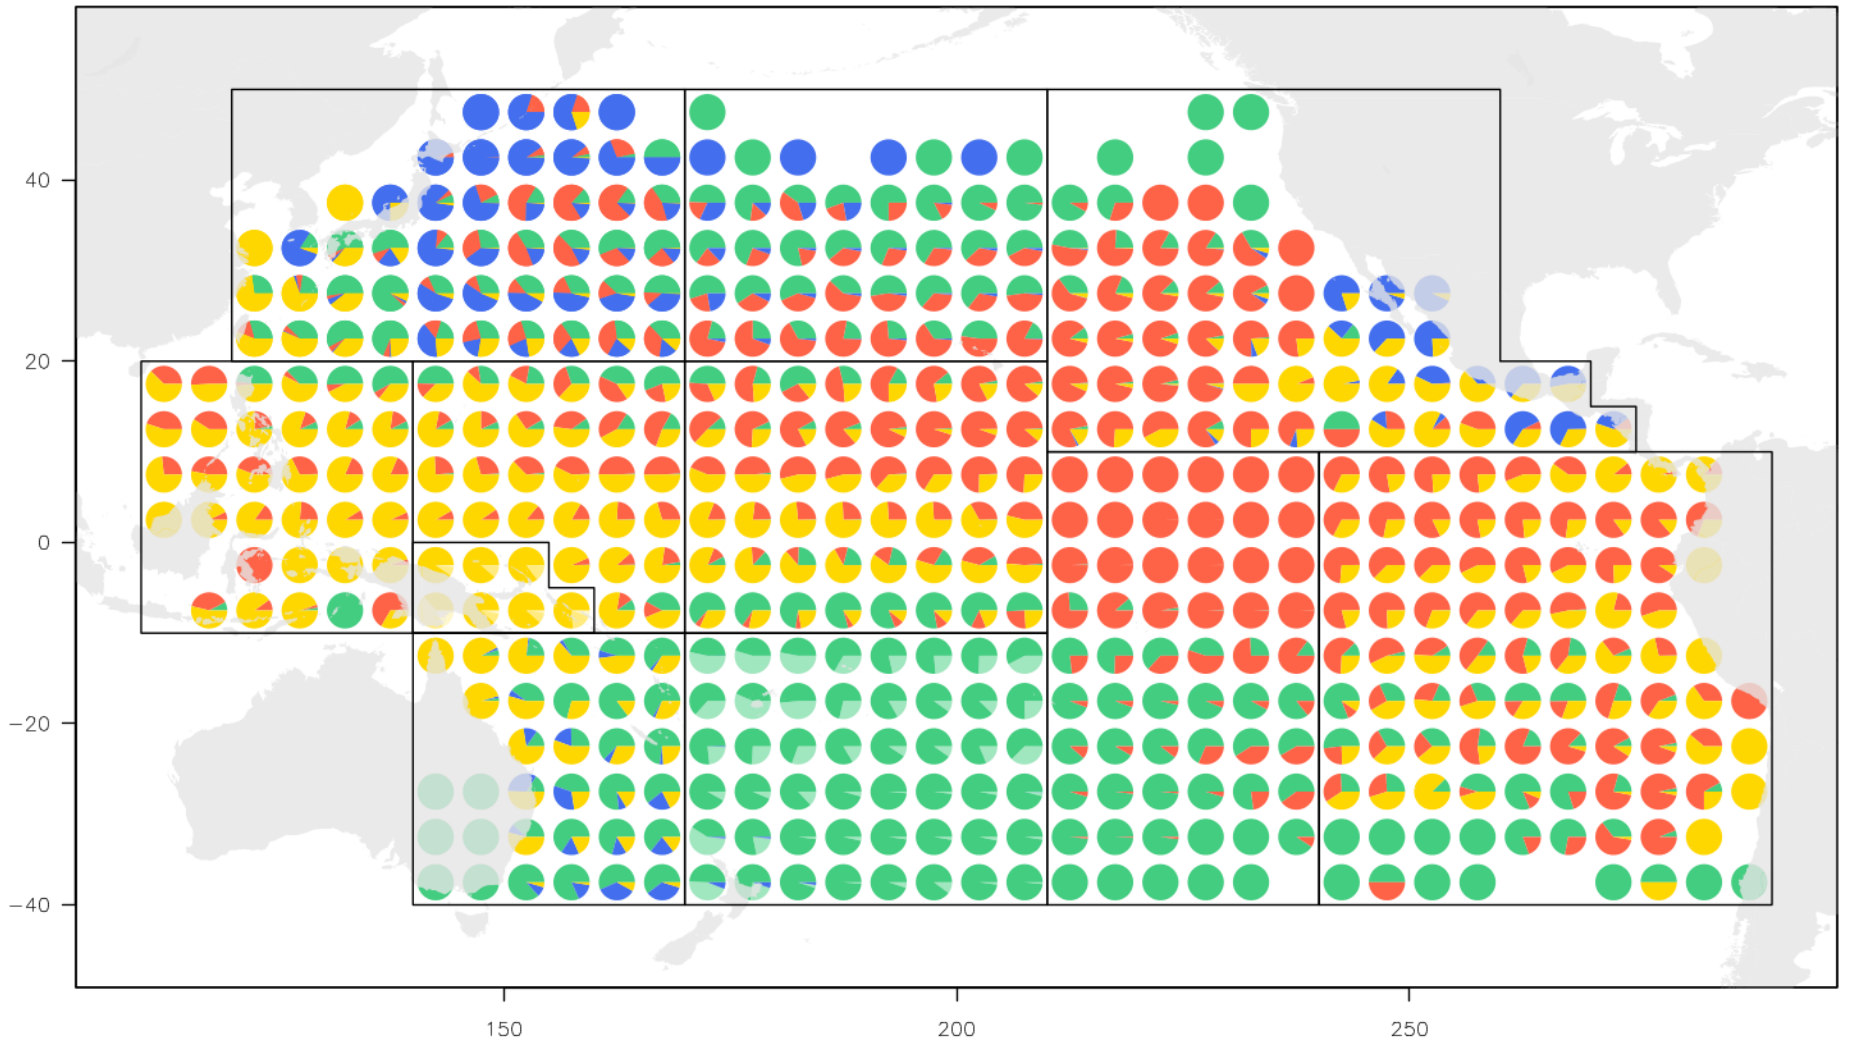

Clustering analysis

Region 6

- > Pacific-wide operational longline dataset
- > **K-means** / k-medians / hclust
- > Aggregation: Vessel x month (short) OR cell x month
- > Also tried 'temporal' clusters
- > Best # of clusters: 'elbow' + committee assessment

Temporal clusters

Region 1: temporal clusters (4)

by dec
all

Region 1

Region 2

Region 3

alb bet yft swo

Region 5

Region 6

Region 10

Region 11

Region 12

Region 1

Region 5

Year

Region 12

alb bet yft swo

1960

alb bet yft swo

1970

alb bet yft swo

1980

alb bet yft swo

1990