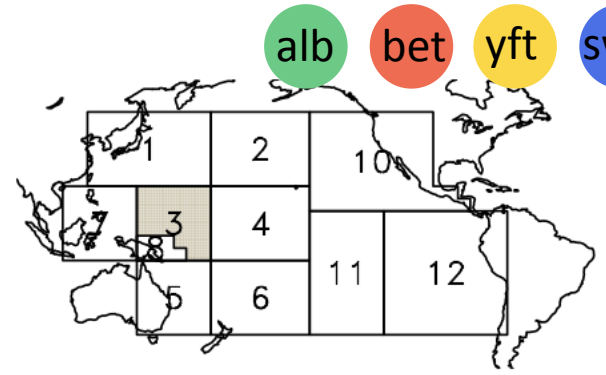

Clustering analysis

Region 6

- > Pacific-wide operational longline dataset
- > **K-means** / k-medians / hclust
- > Aggregation: Vessel x month (short) OR cell x month
- > Also tried 'temporal' clusters
- > Best # of clusters: 'elbow' + committee assessment

Temporal clusters

Region 1: temporal clusters (4)

by dec
all

Region 1

Region 2

Region 3

alb bet yft swo

Region 5

Region 6

Region 10

Region 11

Region 12

Region 1

Region 5

Year

Region 12