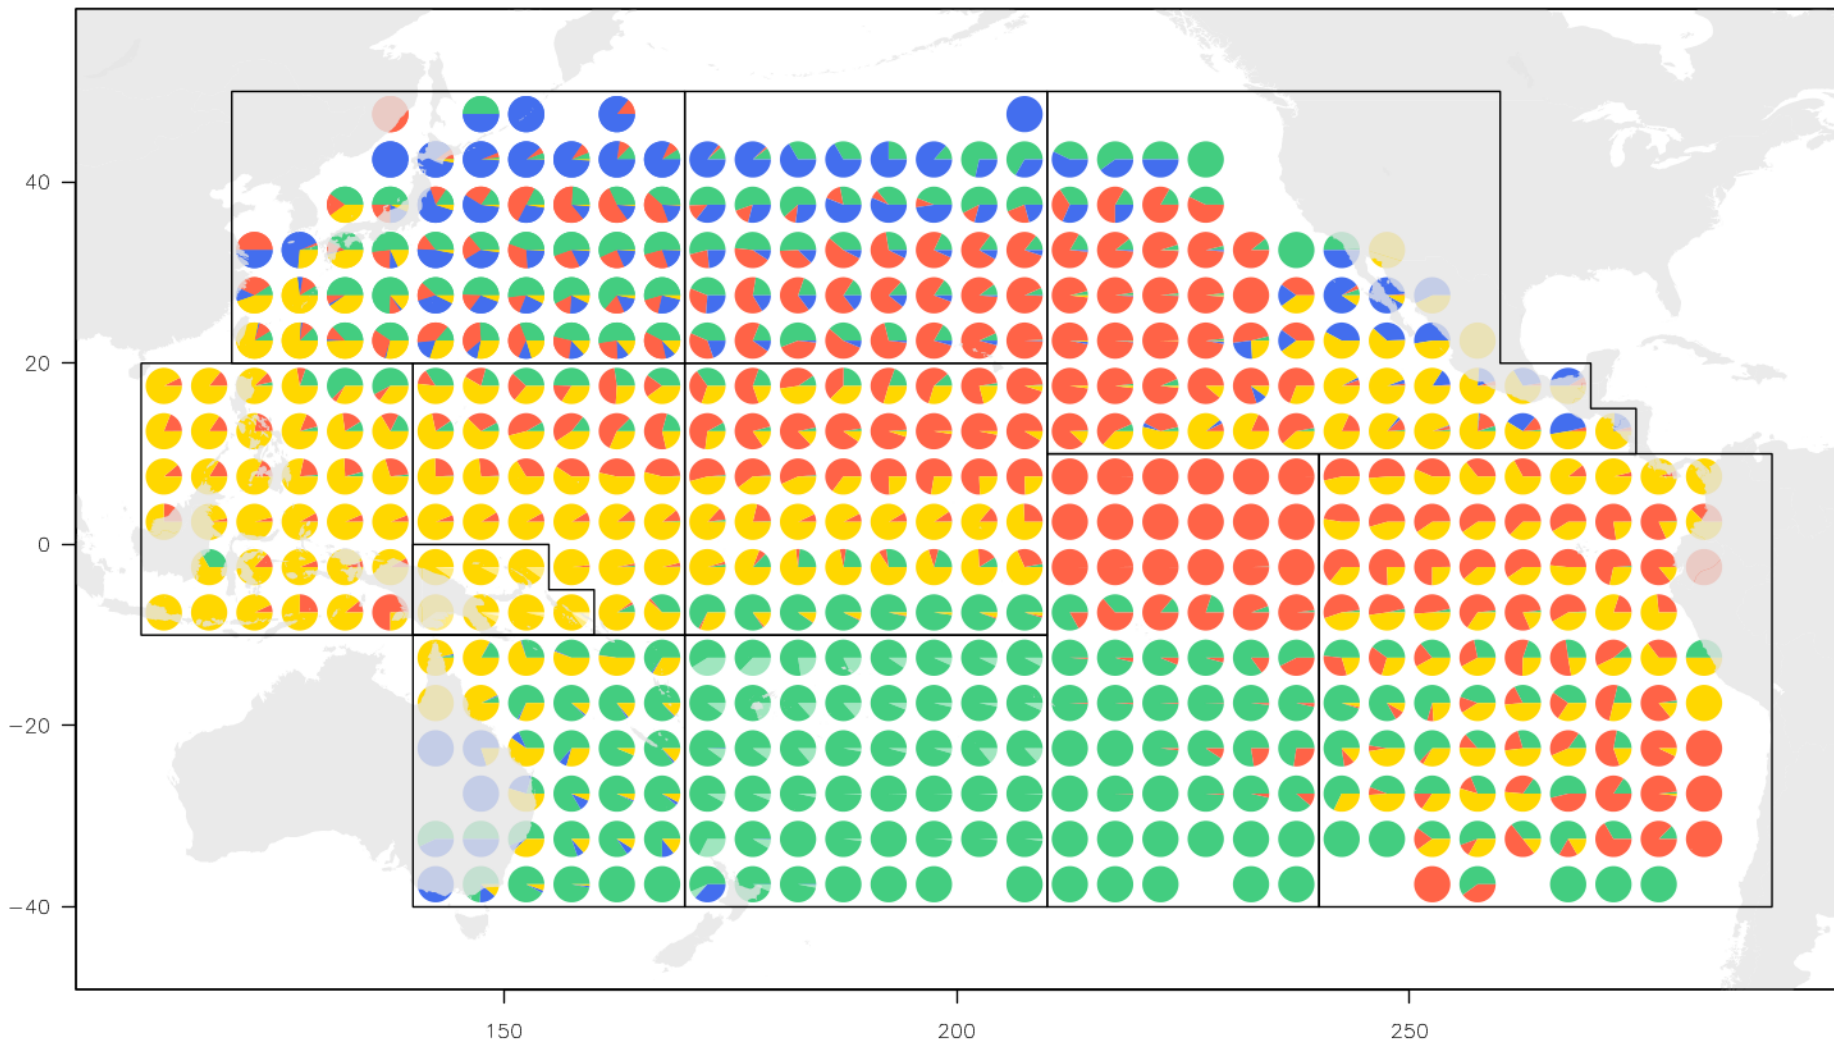

Clustering analysis

Region 6

- > Pacific-wide operational longline dataset
- > **K-means** / k-medians / hclust
- > Aggregation: Vessel x month (short) OR cell x month
- > Also tried 'temporal' clusters
- > Best # of clusters: 'elbow' + committee assessment

Temporal clusters

Region 1: temporal clusters (4)

by dec
all

Region 1

Region 2

Region 3

alb bet yft swo

Region 5

Region 6

Region 10

Region 11

Region 12

Region 1

Region 5

Year

Region 12

alb bet yft swo

1960

alb bet yft swo

1970

alb bet yft swo

1980

alb bet yft swo

1990