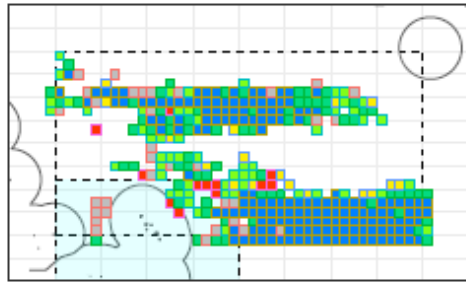

Taiwan

Numbers per thousand hooks

Longitude

Data source: Operational Level Data

Median albacore tuna CPUE

Main Longline Fleets
Map of Median SWO coue

Median swordfish CPUE

2014

2015

2016

2017

China

Japan

Korea

Taiwan

Numbers per thousand hooks