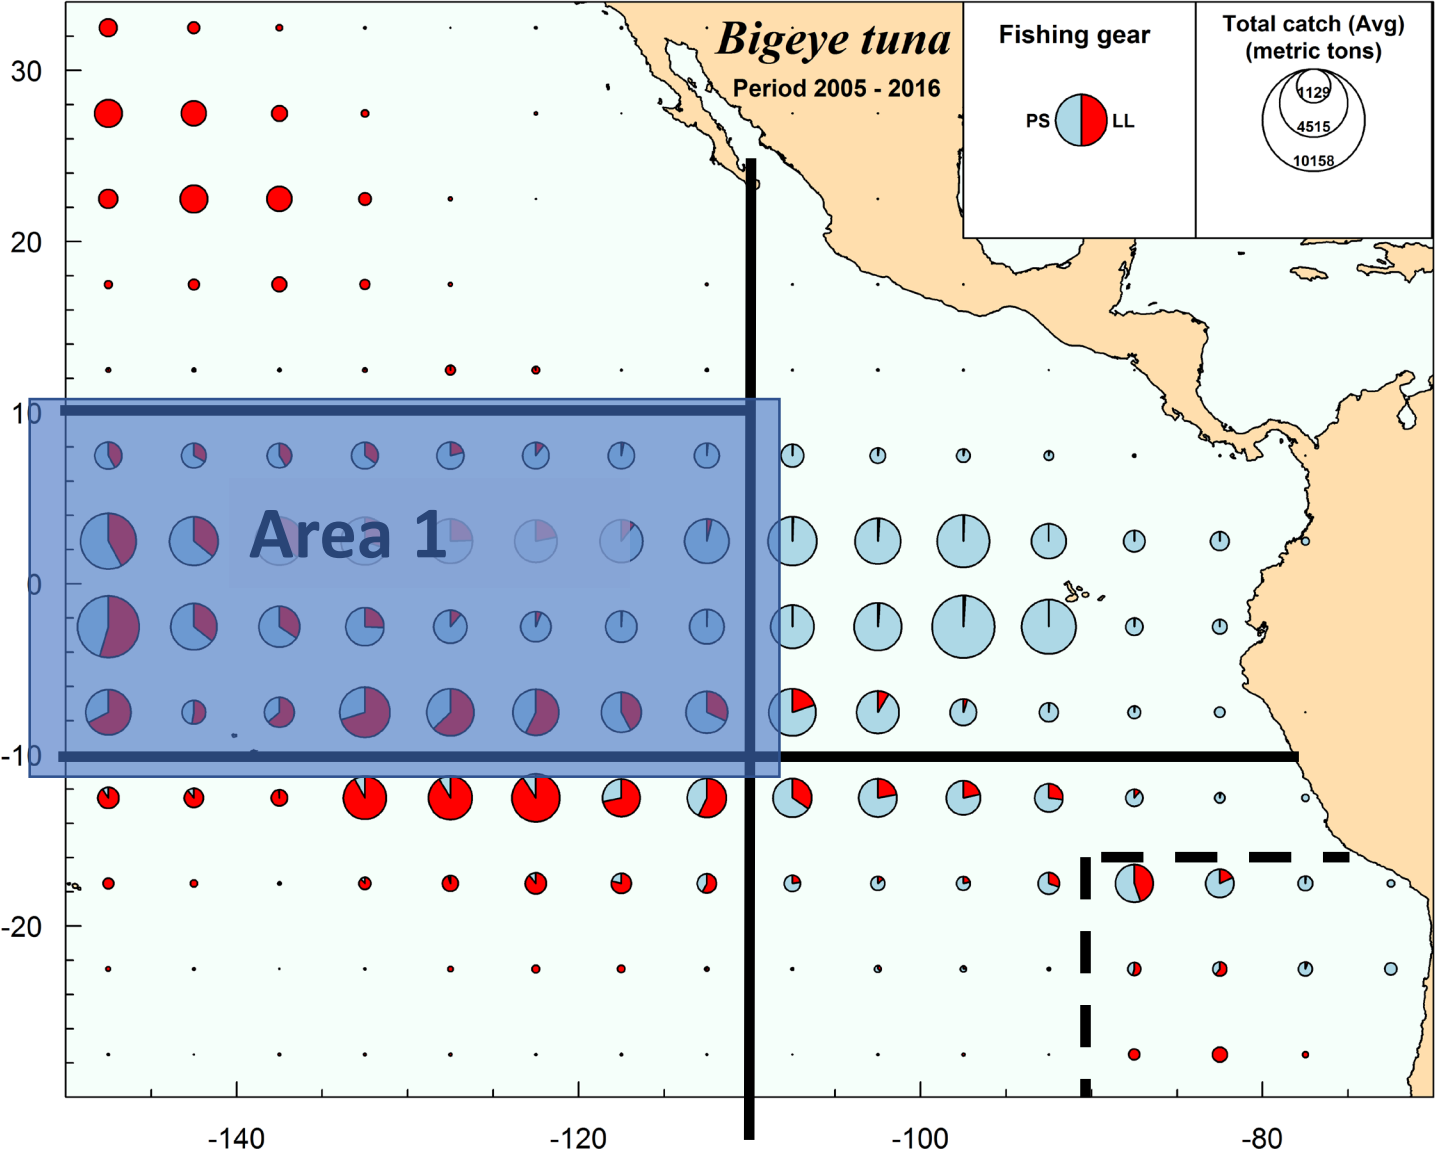

DOCUMENT SAC-08-07b

A PRELIMINARY METADATA ANALYSIS OF LARGE-SCALE TUNA LONGLINE
FISHERY DATA IN THE EASTERN PACIFIC OCEAN: A PRECURSOR TO ECOLOGICAL
RISK ASSESSMENT

Shane Griffiths and Leanne Duffy

FIGURE 1. Annual fishing effort, in thousands of hooks, in the large-scale tuna longline fishery, by CPC (left y-axis), and annual average number of hooks per basket for the Japanese longline fleet (right y-axis), in the eastern Pacific Ocean, 1953-2015.

Definition of two fisheries for LL and two fisheries for PS (LL, PS)

Area for the comparison among fleets

Primary productivity: 5N, 17N and east west at 120: The areas of higher primary productivity the EPO are the areas of upwelling close to the coast, west of the Galapagos Islands and further west of them, around the equator.

2015

2016

2017

China

Japan

Korea

Taiwan

Numbers per thousand hooks