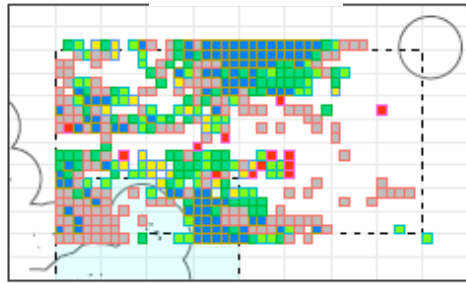

Main Longline Fleets
Map of Median SWO coue

Median swordfish CPUE

2014

2015

2016

2017

China