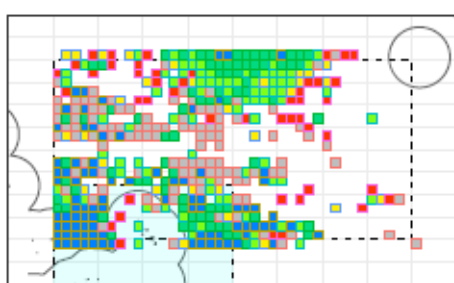

Numbers per thousand hooks

China

Japan

Korea

Taiwan

Longitude

Data source: Operational Level Data

Main Longline Fleets
Map of Mediar

Median yellowfin tuna CPUE

2014

2015

2016

2017

China

Japan

Korea

Taiwan

Numbers per thousand hooks

Longitude

Data source: Operational Level Data

Median albacore tuna CPUE

Main Longline Fleets
Map of Median SWO coue

Median swordfish CPUE

2014