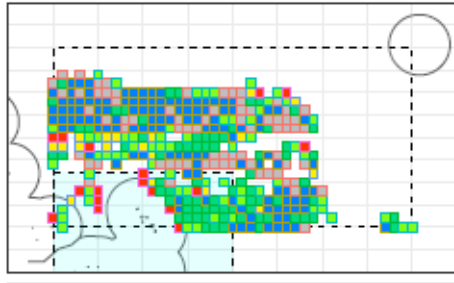

Median yellowfin tuna CPUE

2014

2015

2016

2017

China

Japan

Korea

Taiwan

Numbers per thousand hooks

Longitude

Data source: Operational Level Data

Median albacore tuna CPUE

Main Longline Fleets
Map of Median SWO coue

Median swordfish CPUE

2014