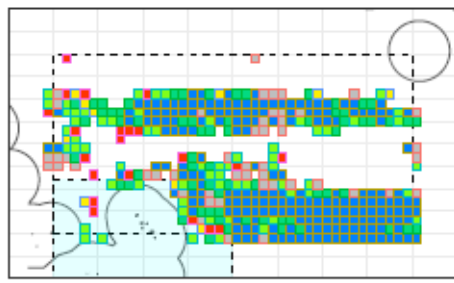

Median yellowfin tuna CPUE

2014

2015

2016

2017

China

Japan

Korea

Taiwan

Numbers per thousand hooks

Longitude

Data source: Operational Level Data

Median albacore tuna CPUE

Main Longline Fleets
Map of Median SWO coue

Median swordfish CPUE

2014