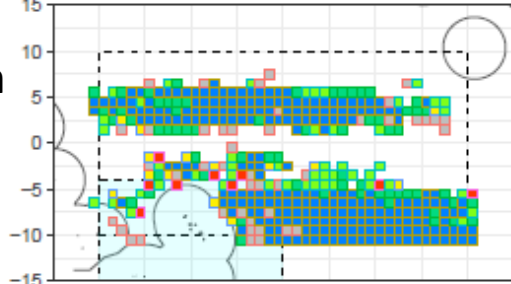

Taiwan

Numbers per thousand hooks

Longitude

Data source: Operational Level Data

Median albacore tuna CPUE

Main Longline Fleets
Map of Median SWO coue

Median swordfish CPUE

2014

2015

2016

2017

China

Japan

Korea

Taiwan

Numbers per thousand hooks