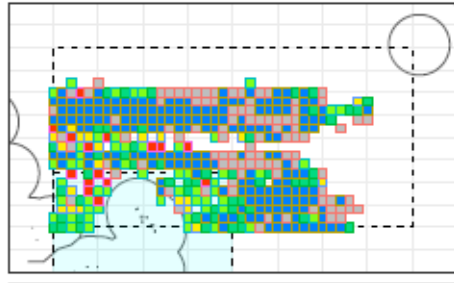

Median yellowfin tuna CPUE

2014

2015

2016

2017

China

Japan

Korea

Taiwan

Numbers per thousand hooks

Longitude

Data source: Operational Level Data

Median albacore tuna CPUE

Main Longline Fleets
Map of Median SWO coue

Median swordfish CPUE

2014