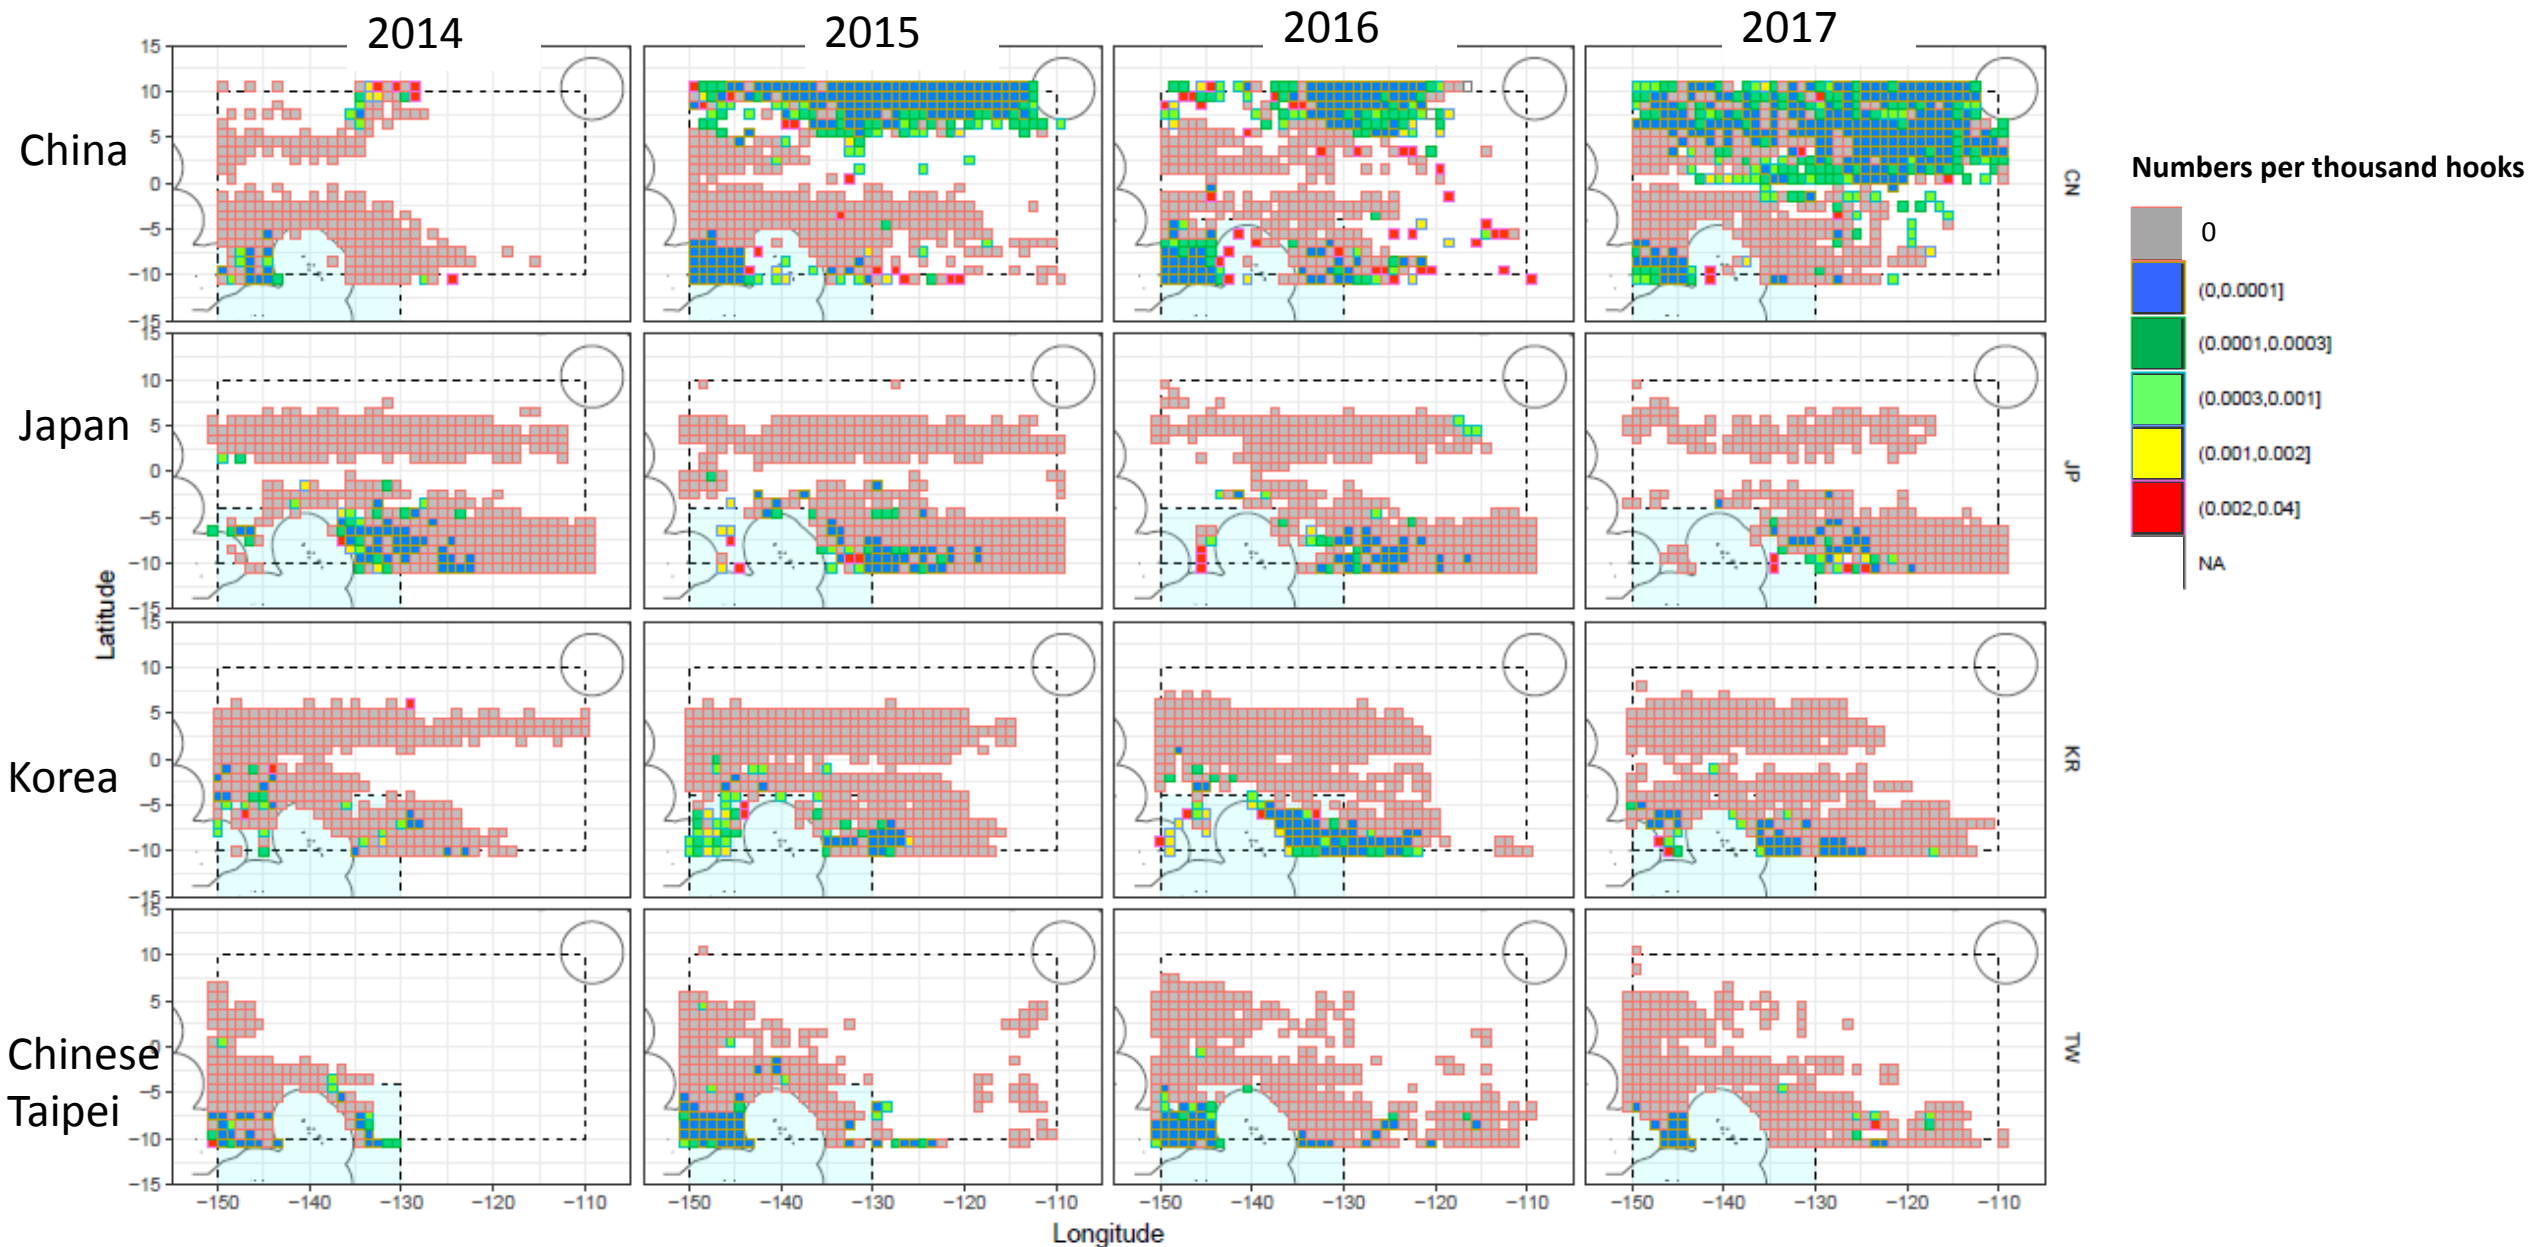

Taiwan

Numbers per thousand hooks

Longitude

Data source: Operational Level Data

Median albacore tuna CPUE

Main Longline Fleets
Map of Median SWO coue

Median swordfish CPUE

2014

2015

2016

2017

China

Japan

Korea

Taiwan

Numbers per thousand hooks