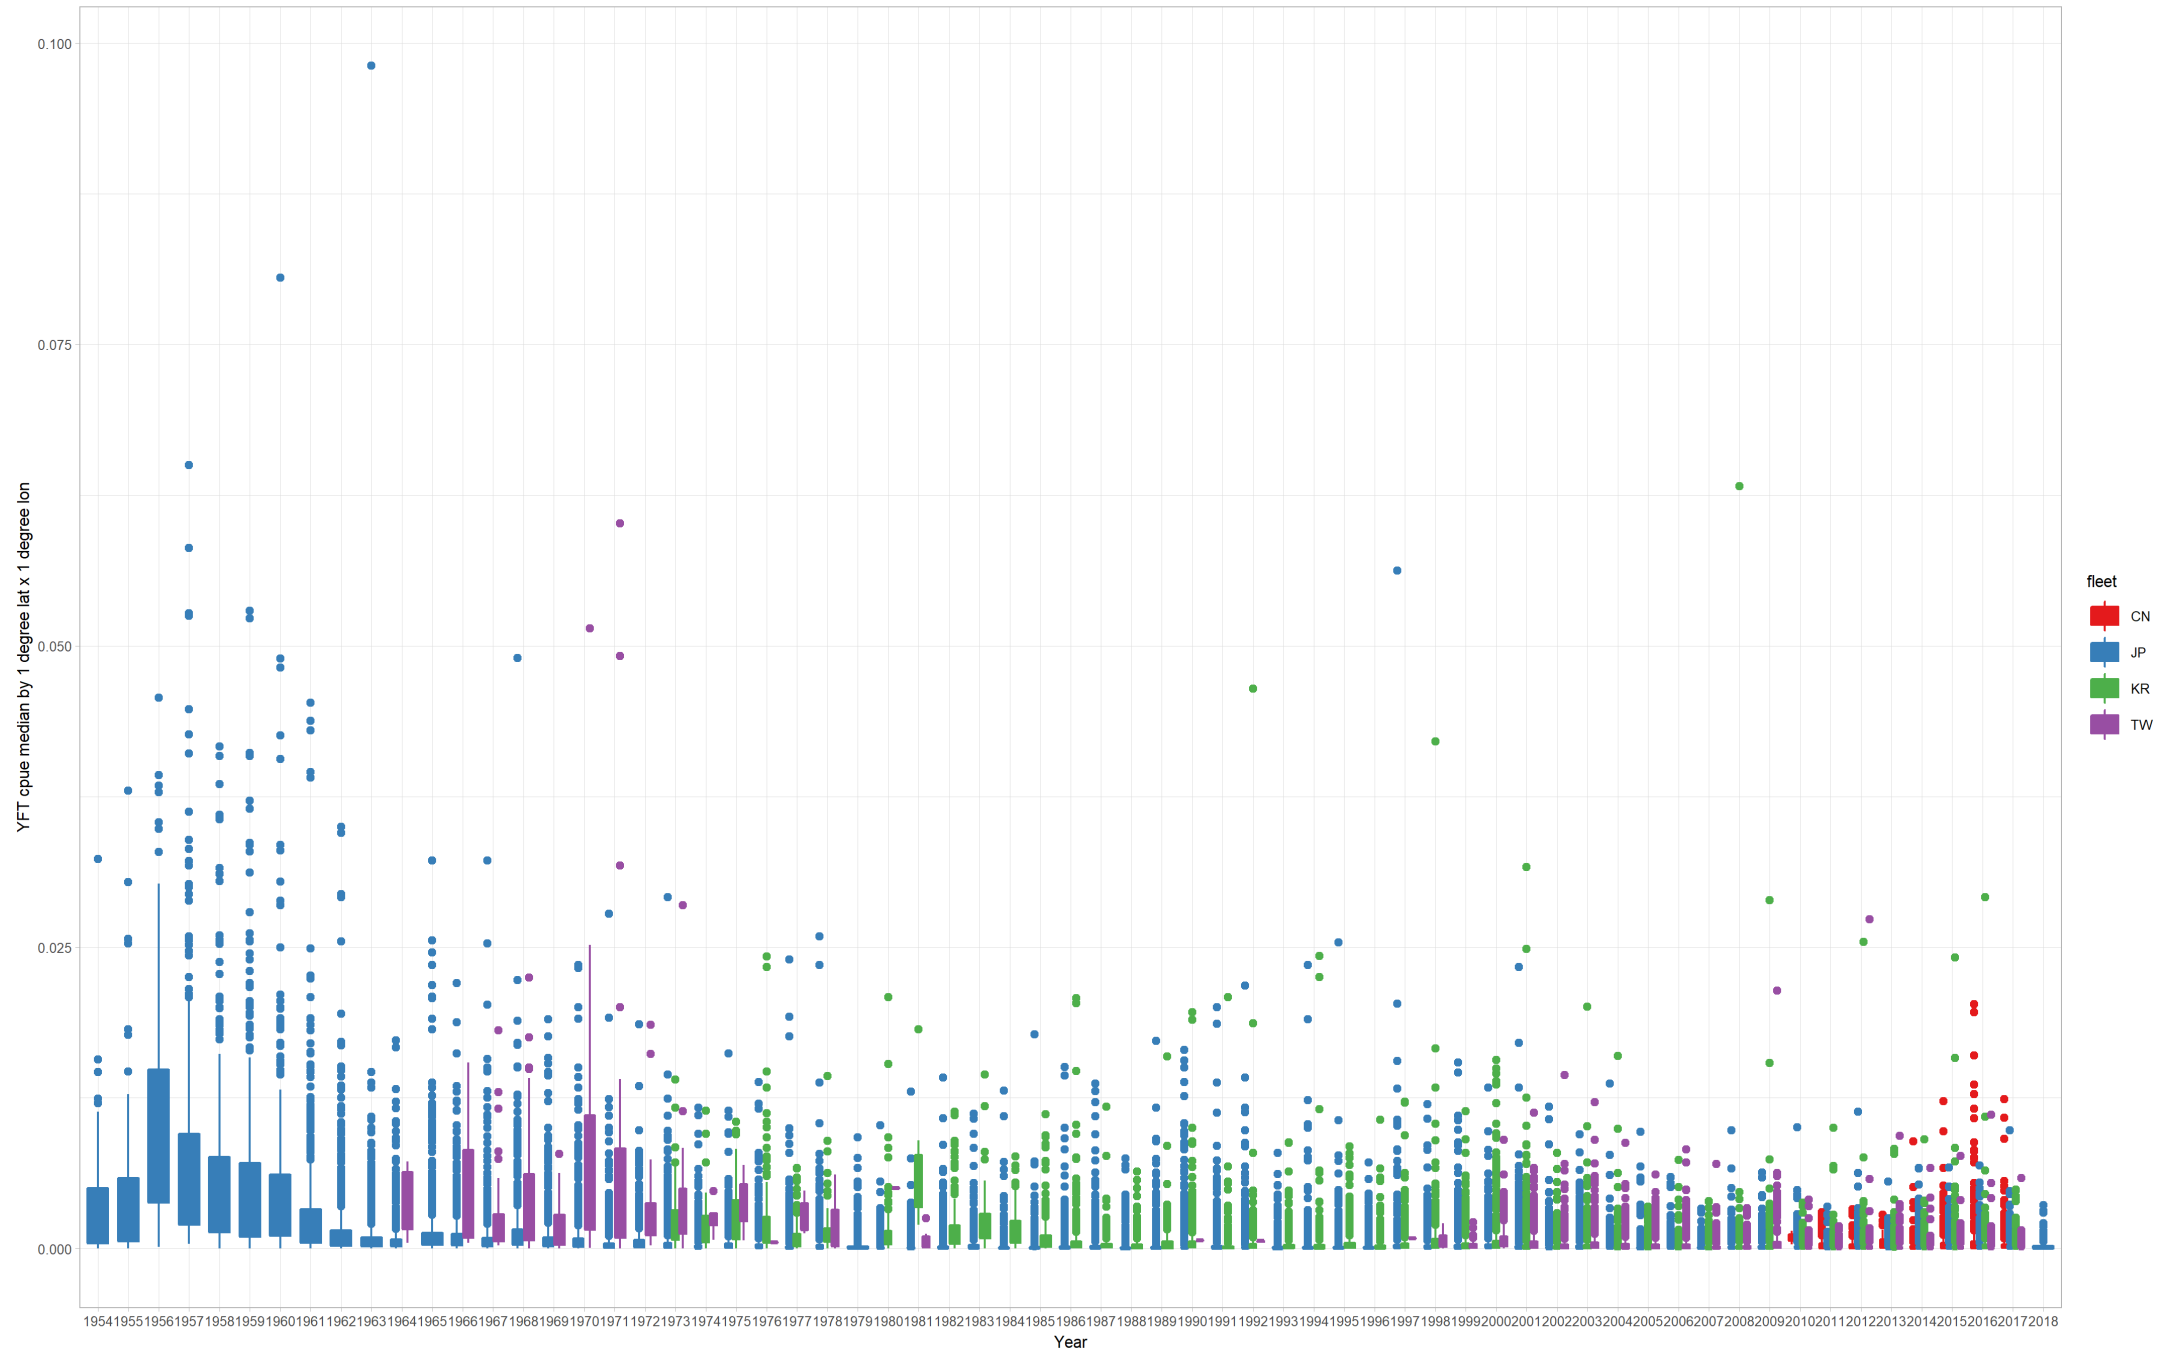

DOCUMENT SAC-08-07b

A PRELIMINARY METADATA ANALYSIS OF LARGE-SCALE TUNA LONGLINE
FISHERY DATA IN THE EASTERN PACIFIC OCEAN: A PRECURSOR TO ECOLOGICAL
RISK ASSESSMENT

Shane Griffiths and Leanne Duffy

FIGURE 1. Annual fishing effort, in thousands of hooks, in the large-scale tuna longline fishery, by CPC (left y-axis), and annual average number of hooks per basket for the Japanese longline fleet (right y-axis), in the eastern Pacific Ocean, 1953-2015.

Main longline fleets

Sets by year

Main longline fleets

Hooks by year

Data source: Operational Level Data

Main longline fleets

Hooks between floats by year

Data source: Operational Level Data

Proportion of sets with no hbf information

Data source: Operational Level Data

BET

Main longline fleets
Bigeye tuna CPUE by year

YFT

Main longline fleets
Bigeye tuna CPUE by year

BET

Main longline fleets
Bigeye tuna CPUE by year

1975

2000

2010

- fleet
- China
 - Japan
 - Korea
 - Taiwan

1954 1955 1956 1957 1958 1959 1960 1961 1962 1963 1964 1965 1966 1967 1968 1969 1970 1971 1972 1973 1974 1975 1976 1977 1978 1979 1980 1981 1982 1983 1984 1985 1986 1987 1988 1989 1990 1991 1992 1993 1994 1995 1996 1997 1998 1999 2000 2001 2002 2003 2004 2005 2006 2007 2008 2009 2010 2011 2012 2013 2014 2015 2016 2017 2018