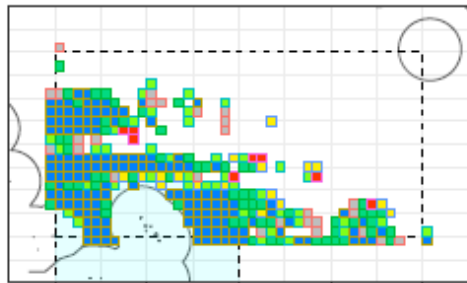

Taiwan

Numbers per thousand hooks

Longitude

Data source: Operational Level Data

Median albacore tuna CPUE

Main Longline Fleets
Map of Median SWO coue

Median swordfish CPUE

2014

2015

2016

2017

China

Japan

Korea

Taiwan

Numbers per thousand hooks