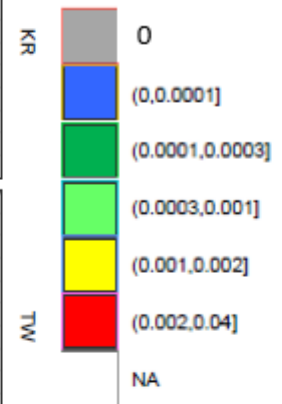

Main Longline Fleets
Map of Median CPUE

Median bigeye tuna CPUE

2014

2015

2016

2017

Number of cells
with catch by
CPUE class

China Japan Korea Taiwan

Numbers per thousand hooks

China

Japan

Korea

Taiwan

Longitude

Data source: Operational Level Data