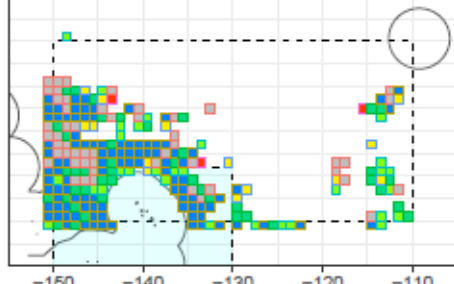

Median yellowfin tuna CPUE

2014

2015

2016

2017

China

Japan

Korea

Taiwan

Numbers per thousand hooks

Longitude

Data source: Operational Level Data

Median albacore tuna CPUE

Main Longline Fleets
Map of Median SWO coue

Median swordfish CPUE

2014