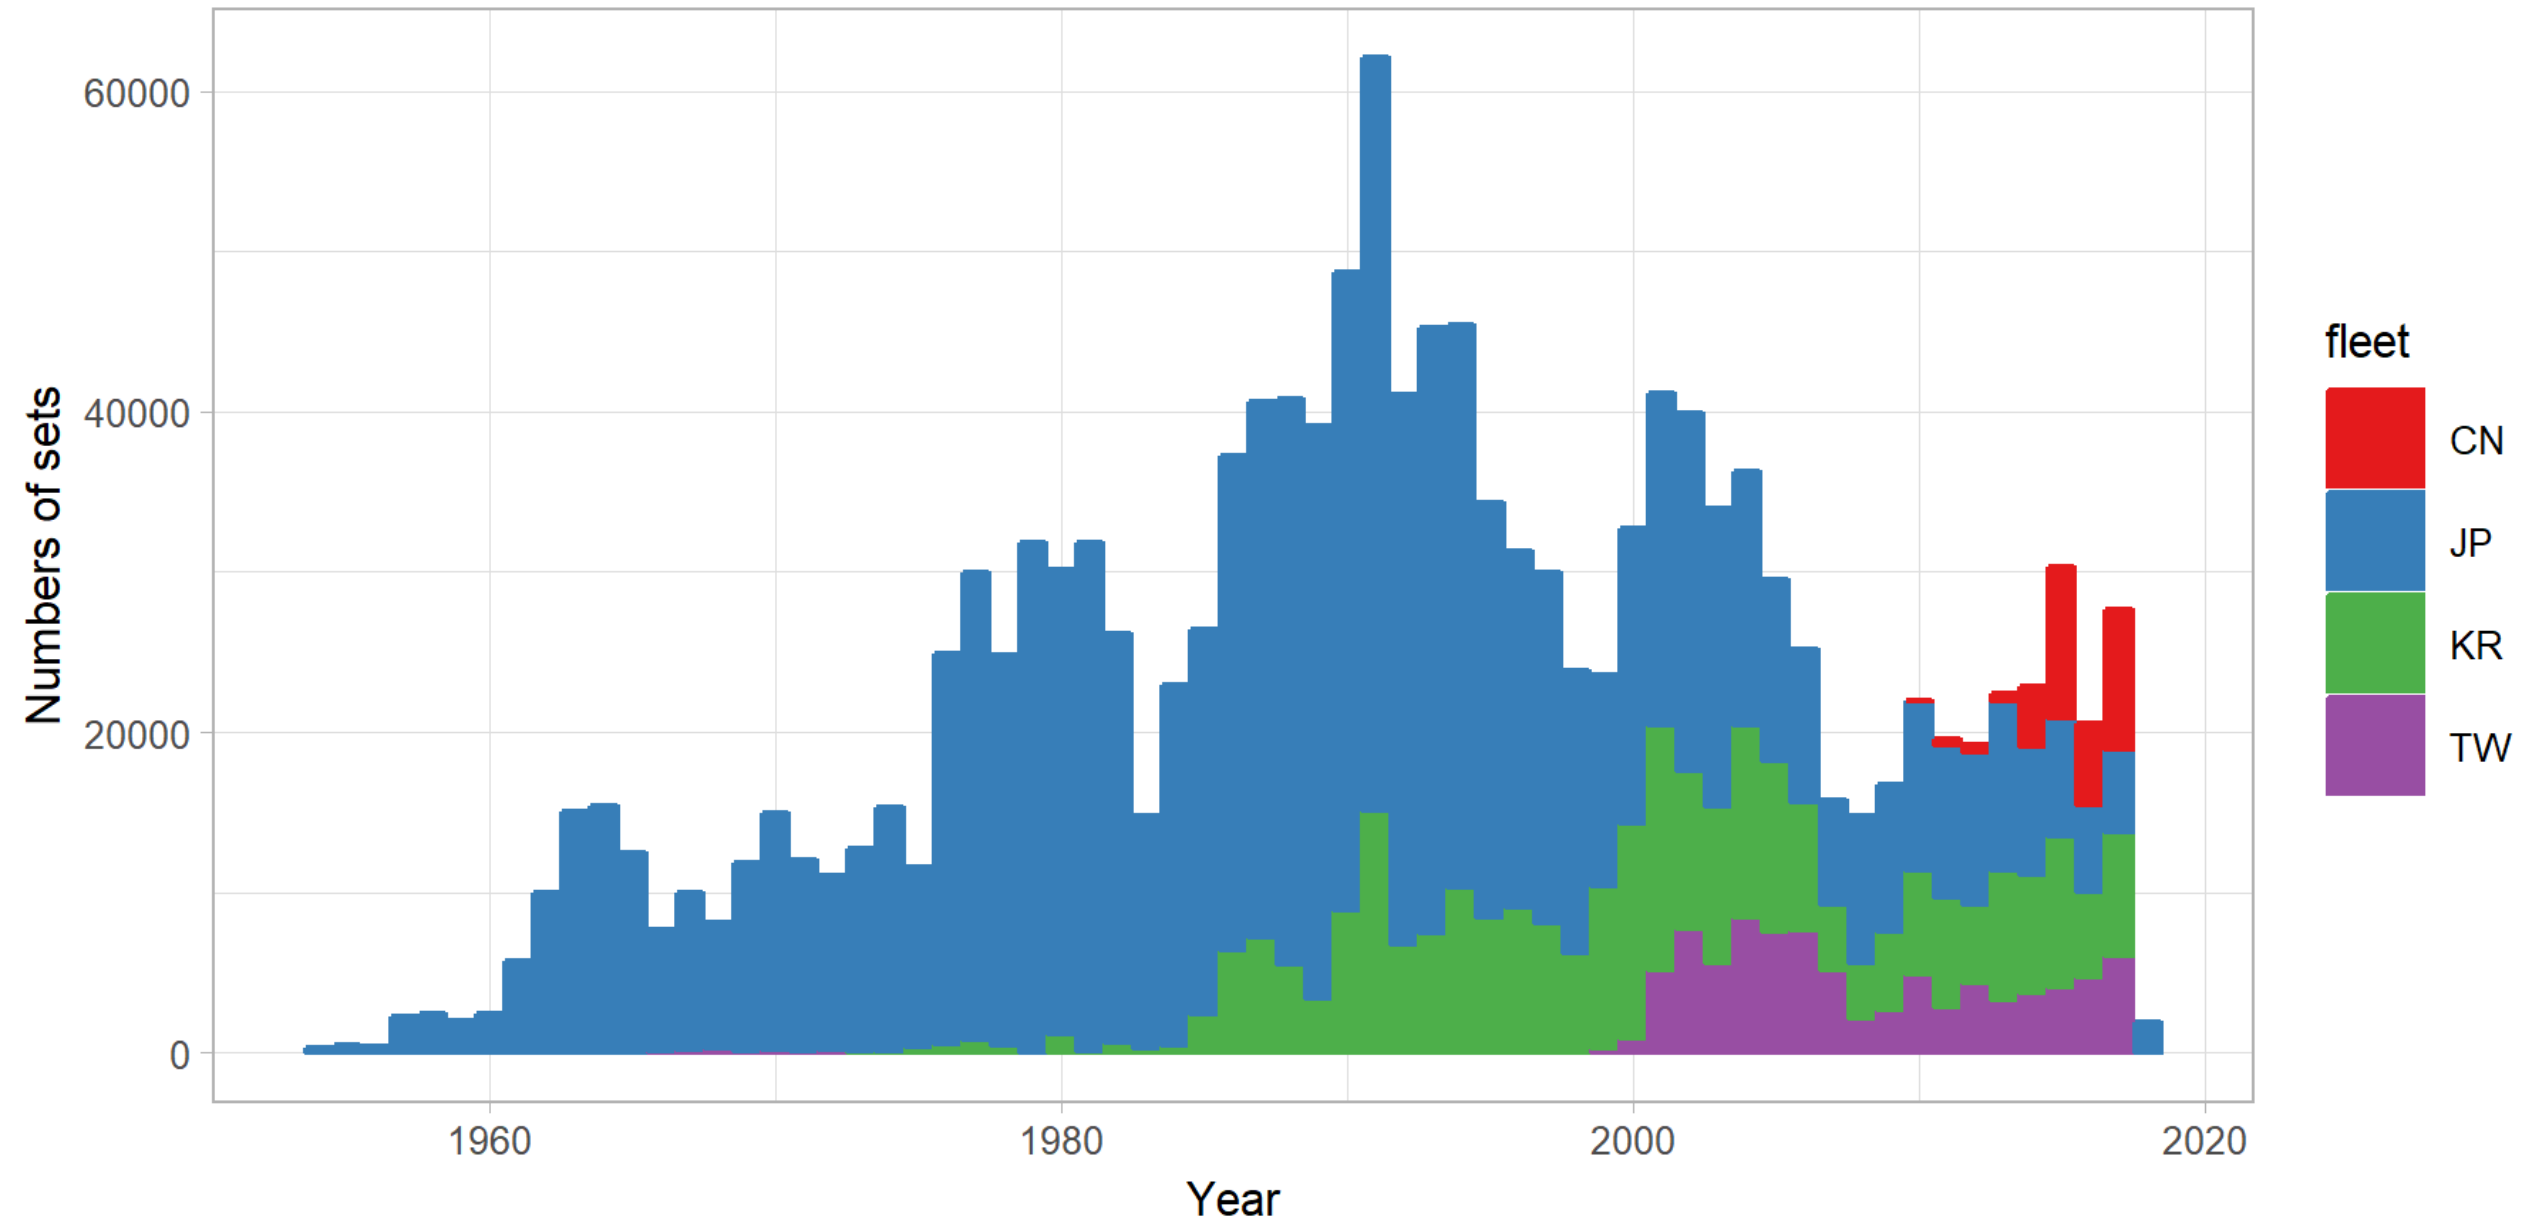

DOCUMENT SAC-08-07b

A PRELIMINARY METADATA ANALYSIS OF LARGE-SCALE TUNA LONGLINE
FISHERY DATA IN THE EASTERN PACIFIC OCEAN: A PRECURSOR TO ECOLOGICAL
RISK ASSESSMENT

Shane Griffiths and Leanne Duffy

FIGURE 1. Annual fishing effort, in thousands of hooks, in the large-scale tuna longline fishery, by CPC (left y-axis), and annual average number of hooks per basket for the Japanese longline fleet (right y-axis), in the eastern Pacific Ocean, 1953-2015.

Definition of two fisheries for LL and two fisheries for PS (LL, PS)

Area for the comparison among fleets

Primary productivity: 5N, 17N and east west at 120: The areas of higher primary productivity the EPO are the areas of upwelling close to the coast, west of the Galapagos Islands and further west of them, around the equator.

Chlorophyll-a concentrations in February, 2007, as measured by the Moderate-Resolution Imaging Spectroradiometer (MODIS). (image: EASy/SpatialAnalysis)

Oceanography

General comparisons

	Number of sets	Year start	Year end
Japan	1,078,051	1954	2018
Korea	267,776	1971	2017
Taiwan	88,692	1964	2017
China	28,254	2010	2017

Main longline fleets

Sets by year

Main longline fleets

Hooks by year

Data source: Operational Level Data

Main longline fleets

Hooks between floats by year

Data source: Operational Level Data