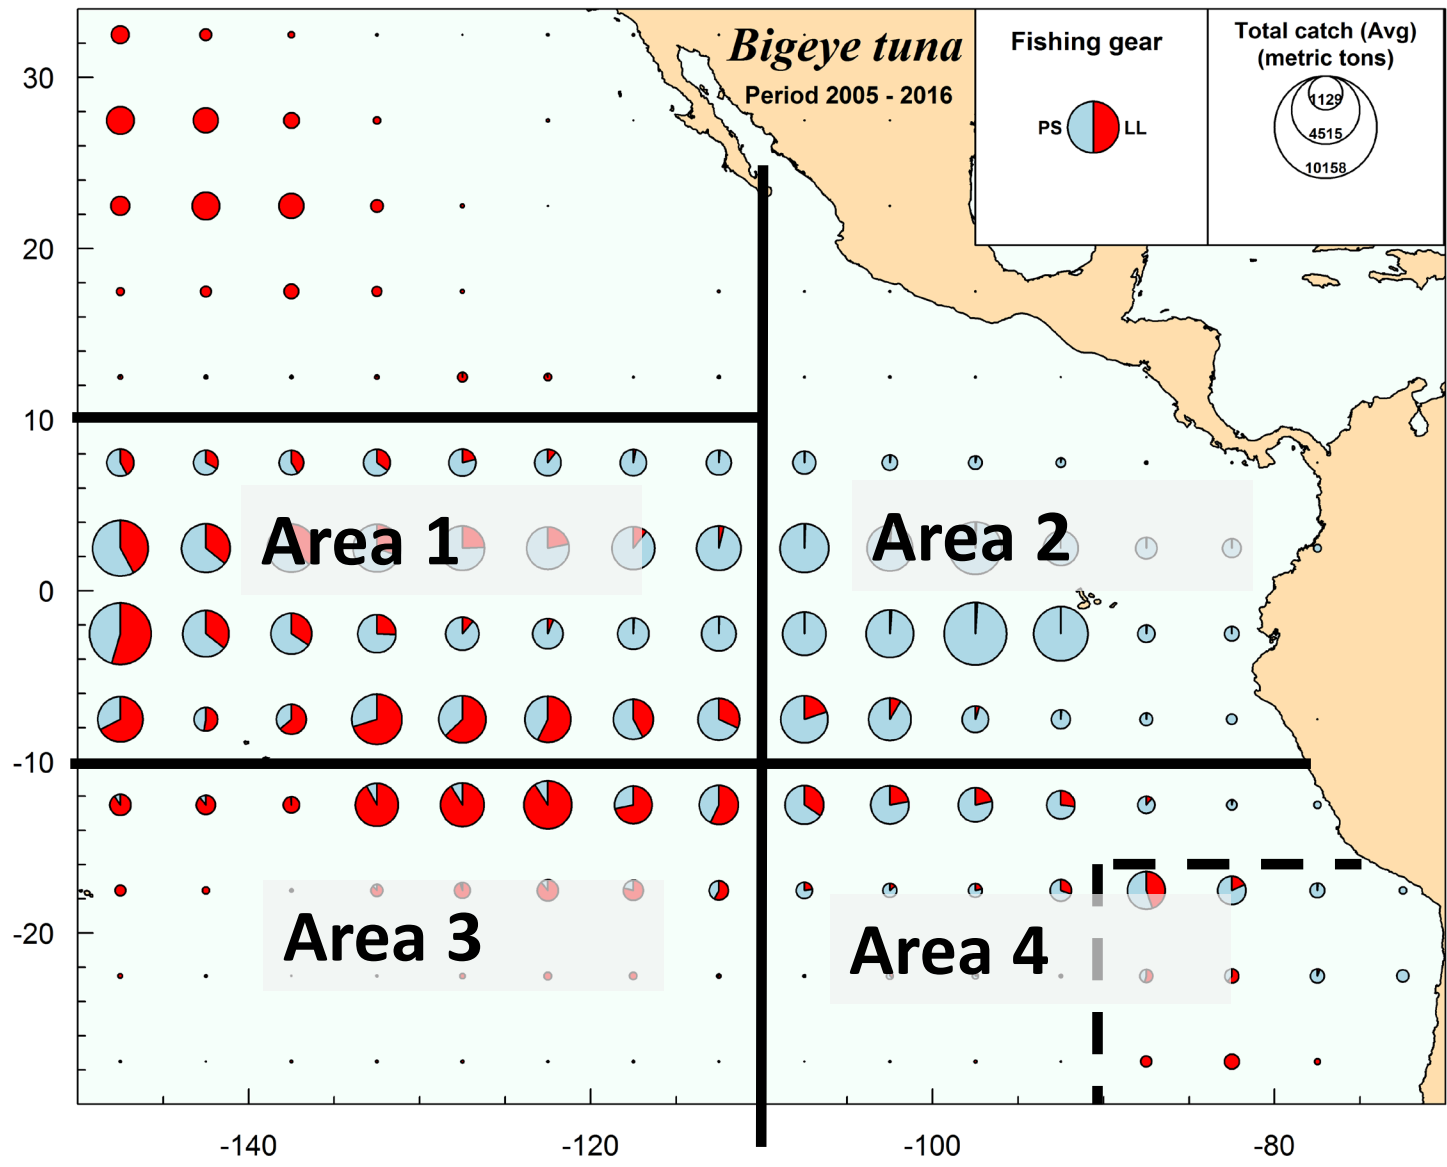

Proposal for spatial assumptions

Support:

PS: PS-OBJ LF data

LL: early LL data

A: Quarterly anomaly in JPN LL CPUE

p – practical consideration

Definition of two fisheries for LL and two fisheries for PS (LL, PS)