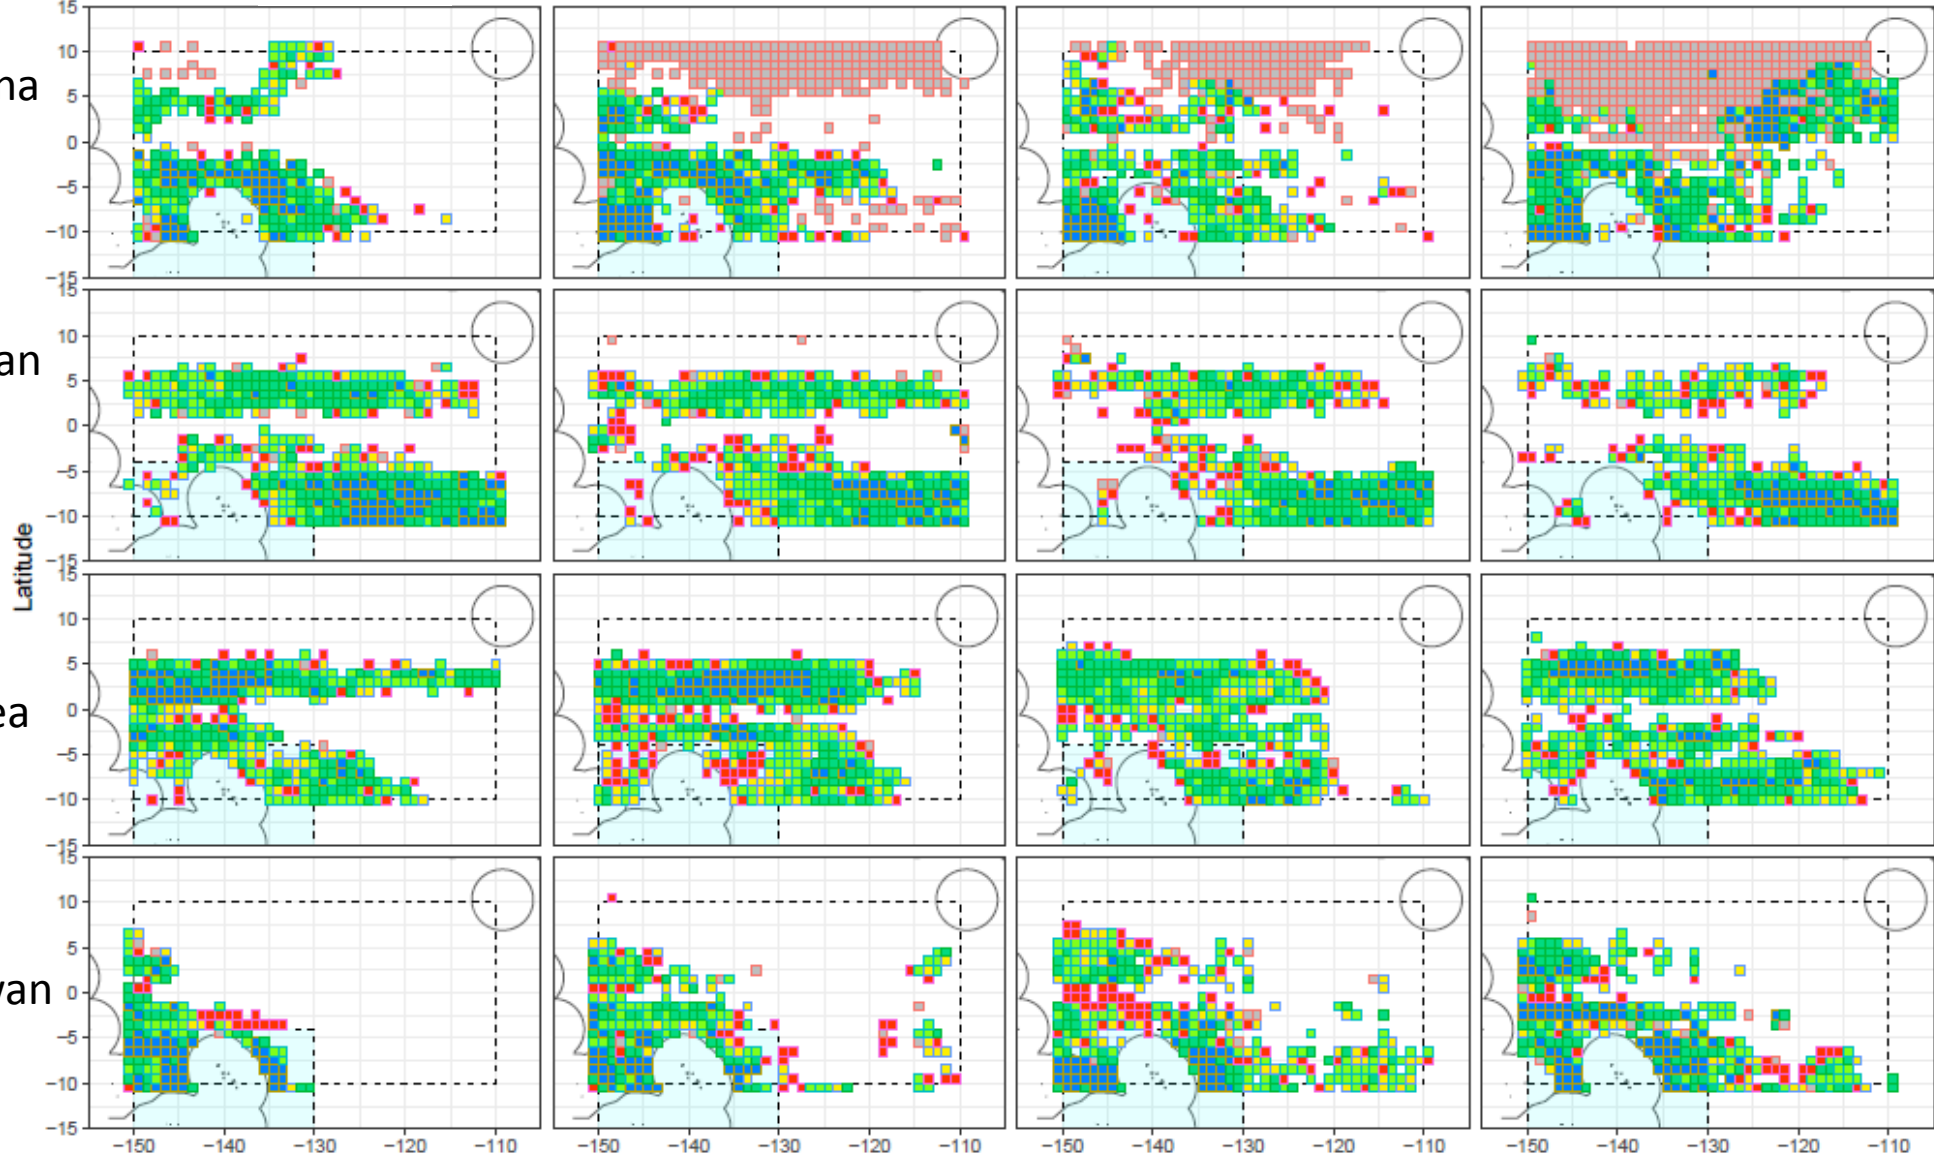

Definition of two fisheries for LL and two fisheries for PS (LL, PS)

Area for the comparison among fleets

Primary productivity: 5N, 17N and east west at 120: The areas of higher primary productivity the EPO are the areas of upwelling close to the coast, west of the Galapagos Islands and further west of them, around the equator.

Main Longline Fleets
Map of Median CPUE

Median bigeye tuna CPUE

2014

2015

2016

2017

Number of cells
with catch by
CPUE class

China Japan Korea Taiwan

Numbers per thousand hooks

China

Japan

Korea

Taiwan

Longitude

Data source: Operational Level Data

Main Longline Fleets
Map of Mediar

2015

2016

2017

China

Japan

Korea

Taiwan

Numbers per thousand hooks