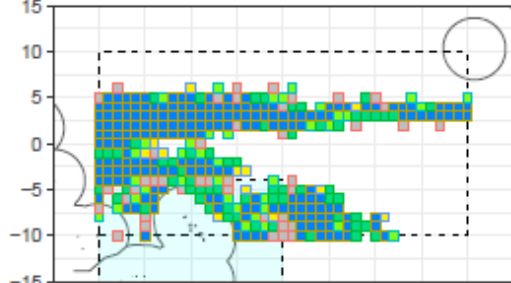

Taiwan

Numbers per thousand hooks

Longitude

Data source: Operational Level Data

Median albacore tuna CPUE

Main Longline Fleets
Map of Median SWO coue

Median swordfish CPUE

2014

2015

2016

2017

China

Japan

Korea

Taiwan

Numbers per thousand hooks