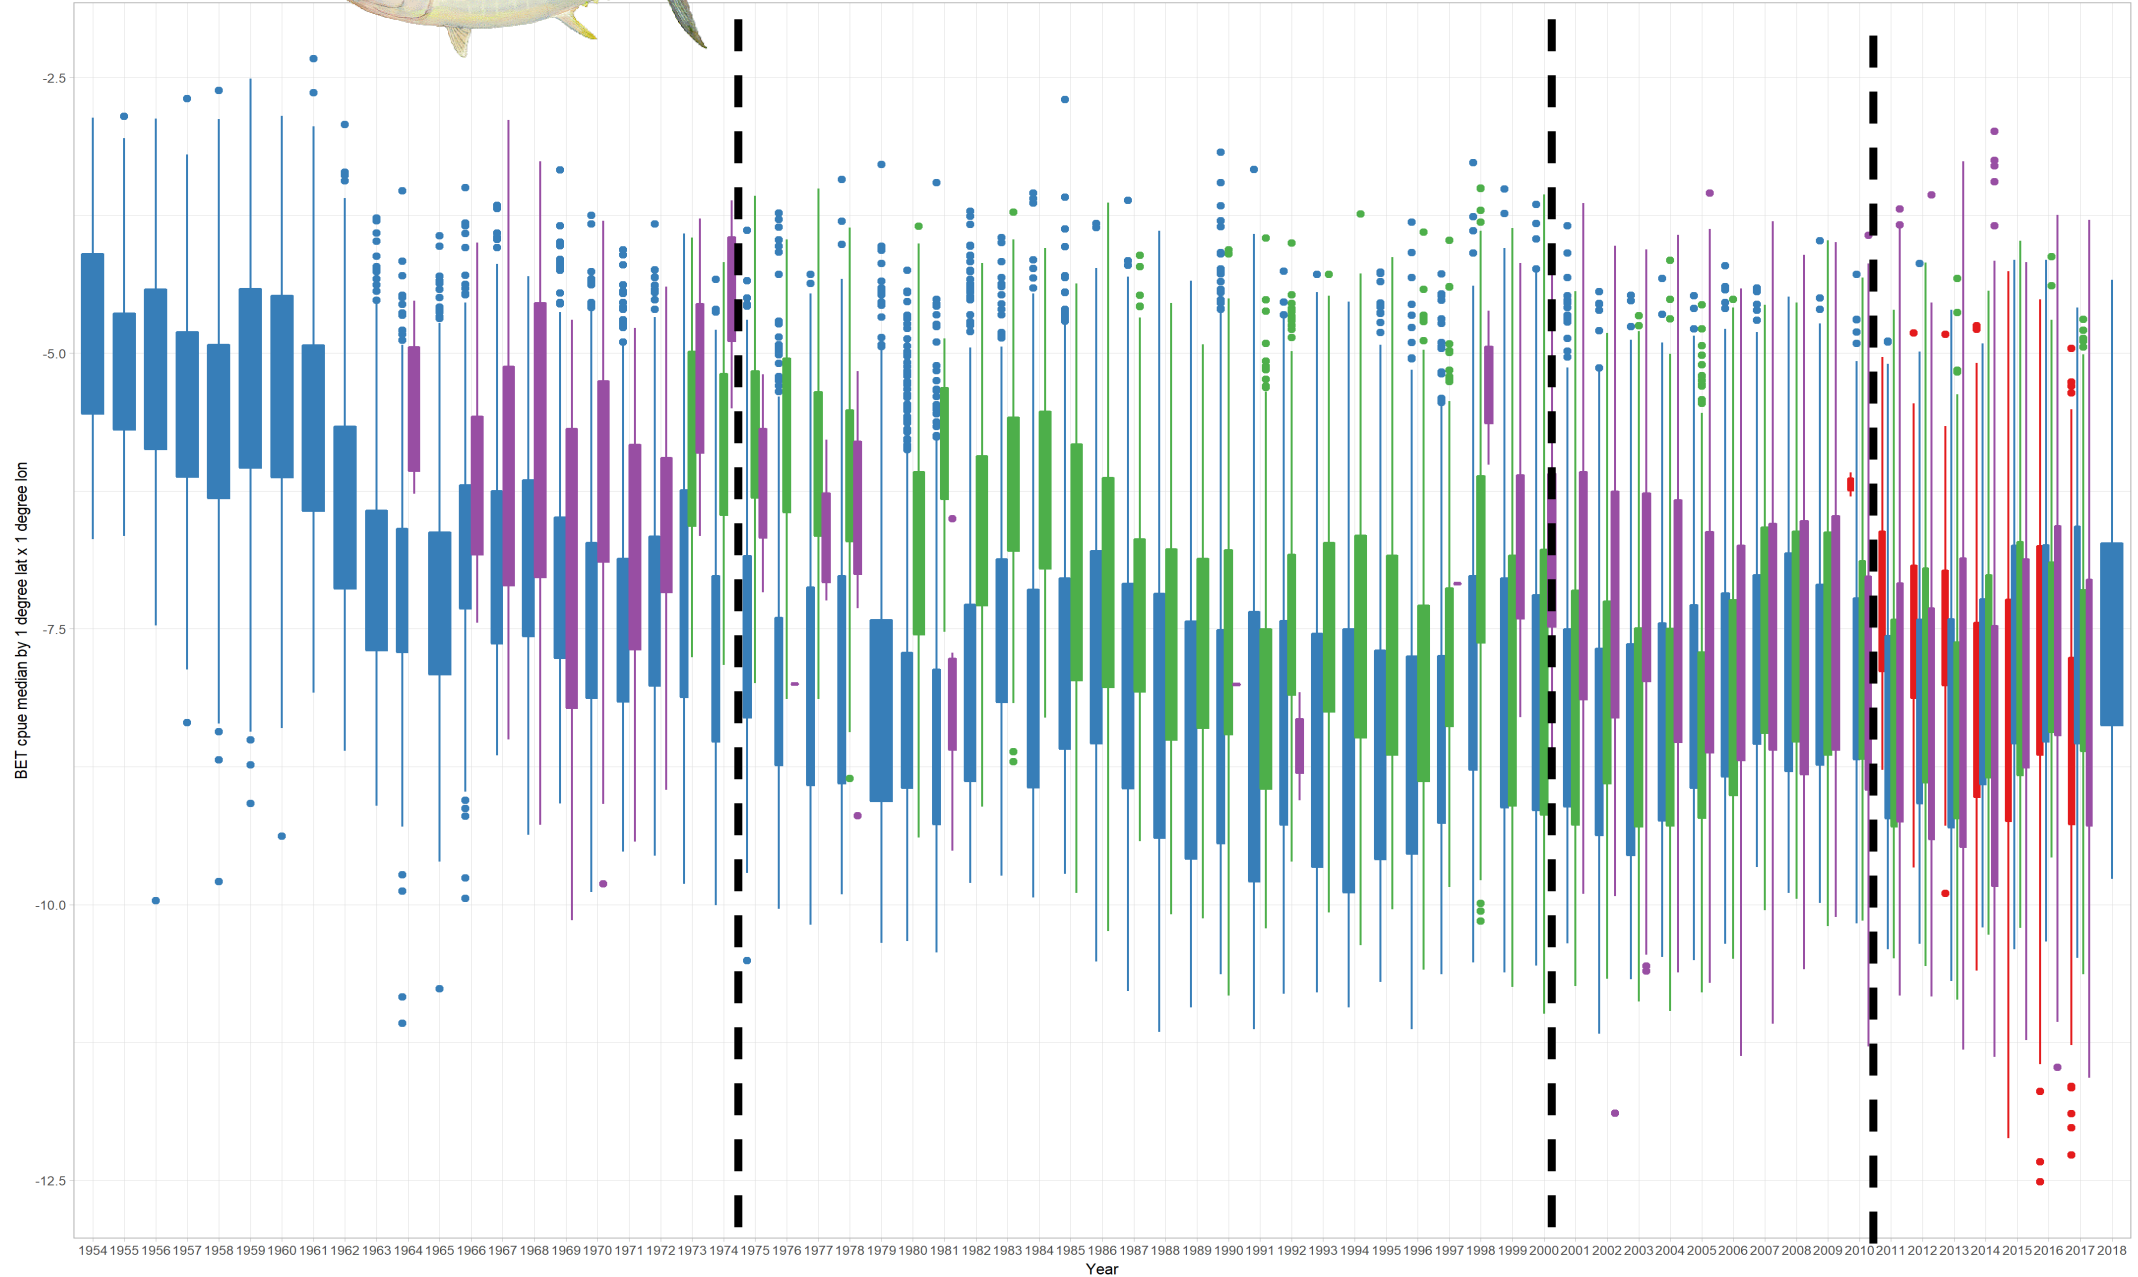

fleet
China
Japan
Korea
Taiwan