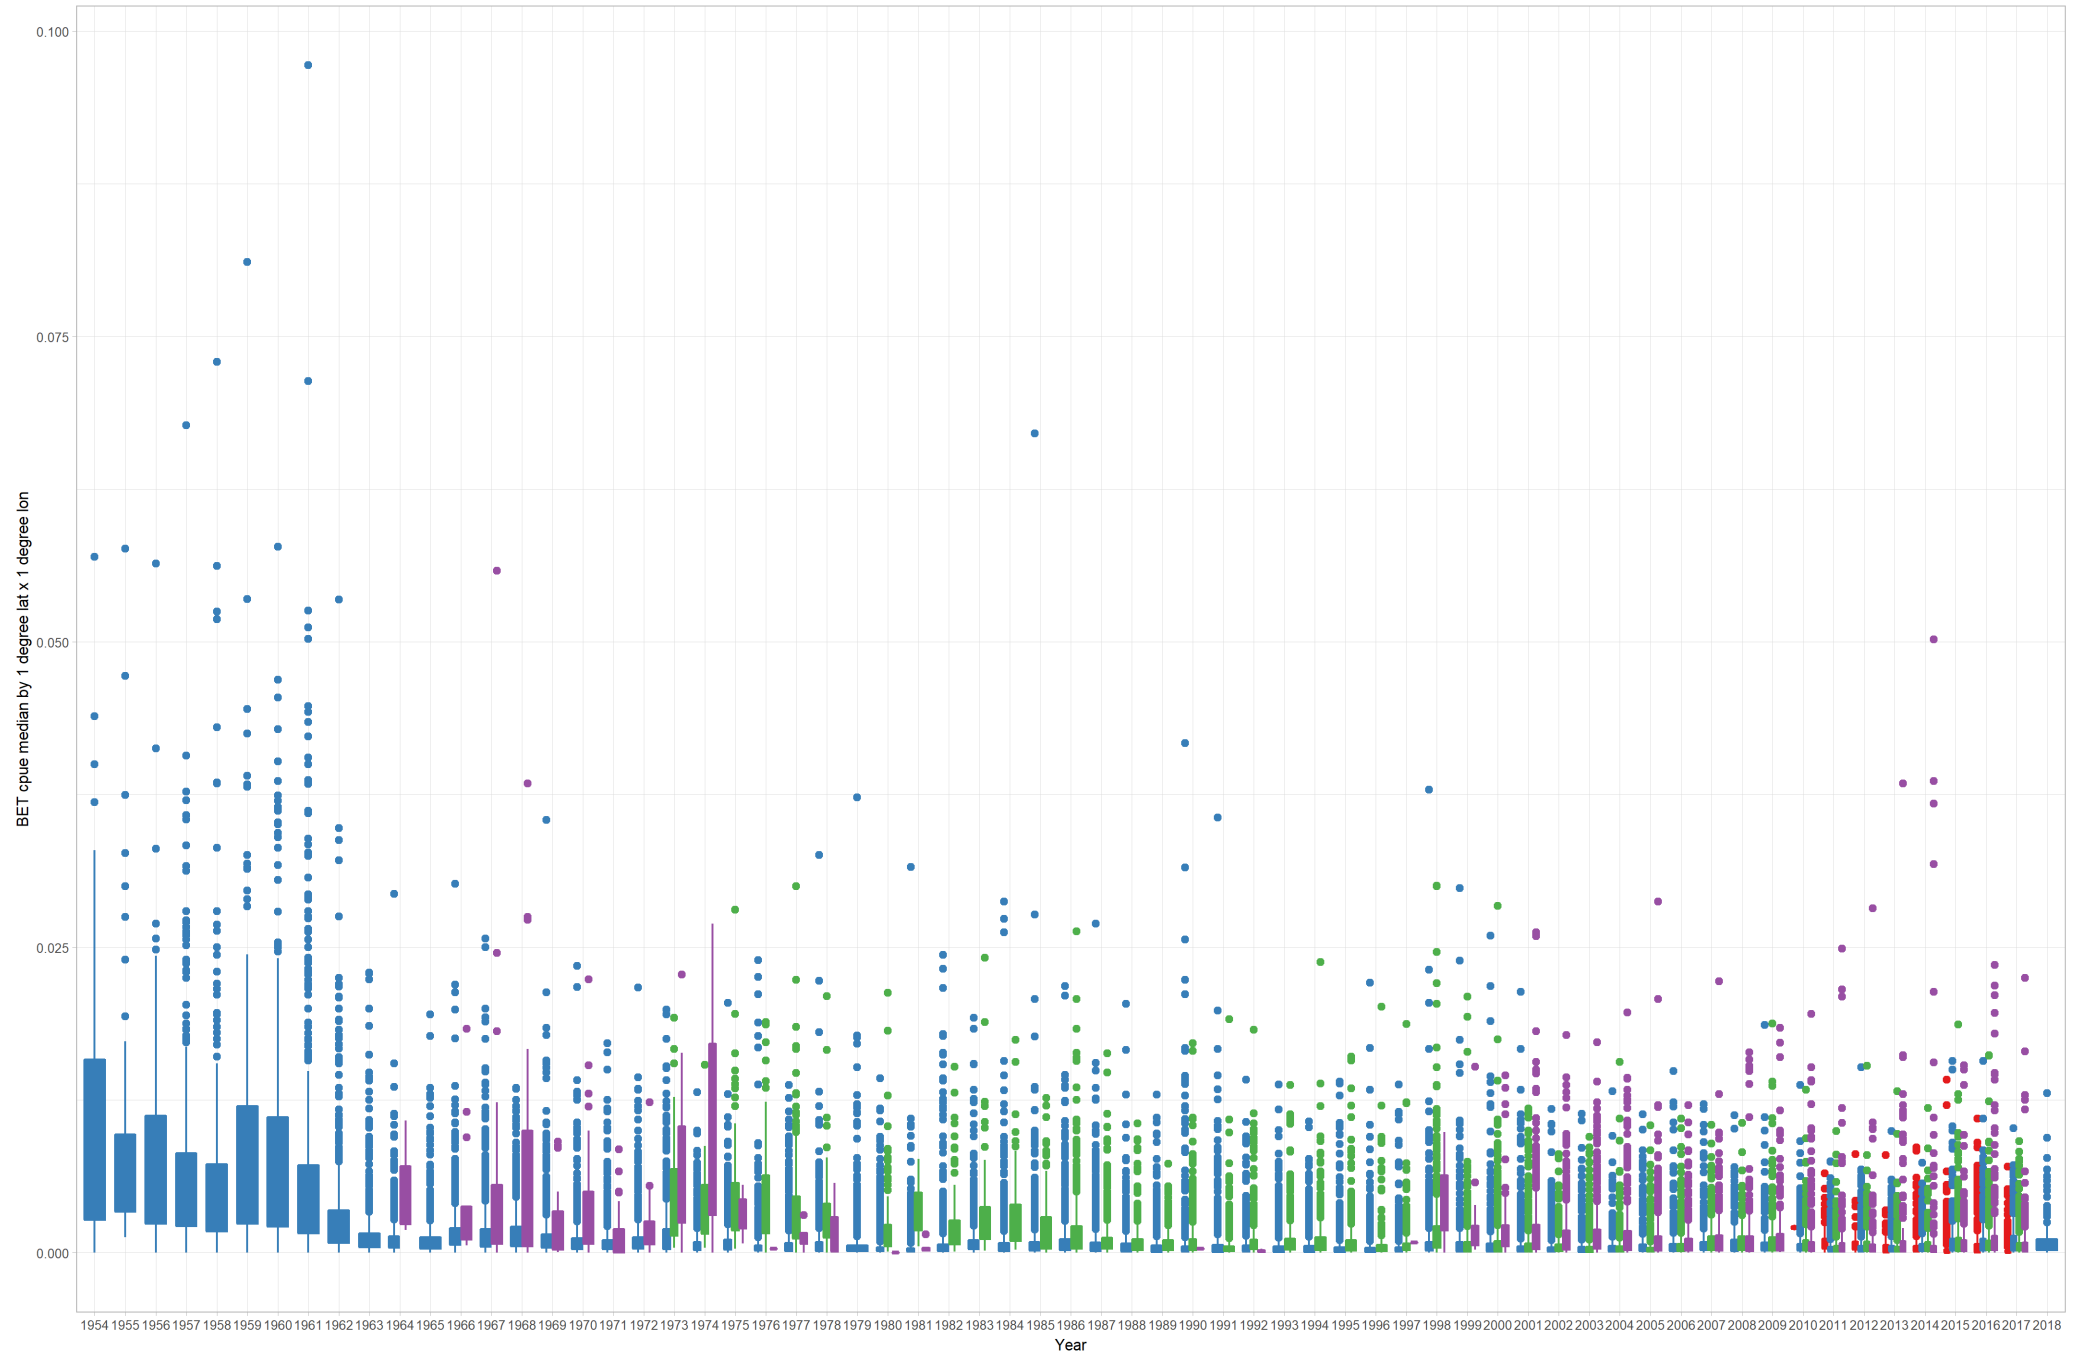

BET

Main longline fleets
Bigeye tuna CPUE by year