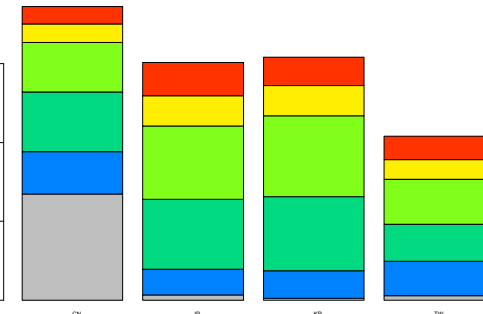

1975

2000

2010

- fleet
- China
 - Japan
 - Korea
 - Taiwan

1954 1955 1956 1957 1958 1959 1960 1961 1962 1963 1964 1965 1966 1967 1968 1969 1970 1971 1972 1973 1974 1975 1976 1977 1978 1979 1980 1981 1982 1983 1984 1985 1986 1987 1988 1989 1990 1991 1992 1993 1994 1995 1996 1997 1998 1999 2000 2001 2002 2003 2004 2005 2006 2007 2008 2009 2010 2011 2012 2013 2014 2015 2016 2017 2018

Main Longline Fleets
Map of Median CPUE

Median bigeye tuna CPUE

2014

2015

2016

2017

Number of cells
with catch by
CPUE class

China Japan Korea Taiwan