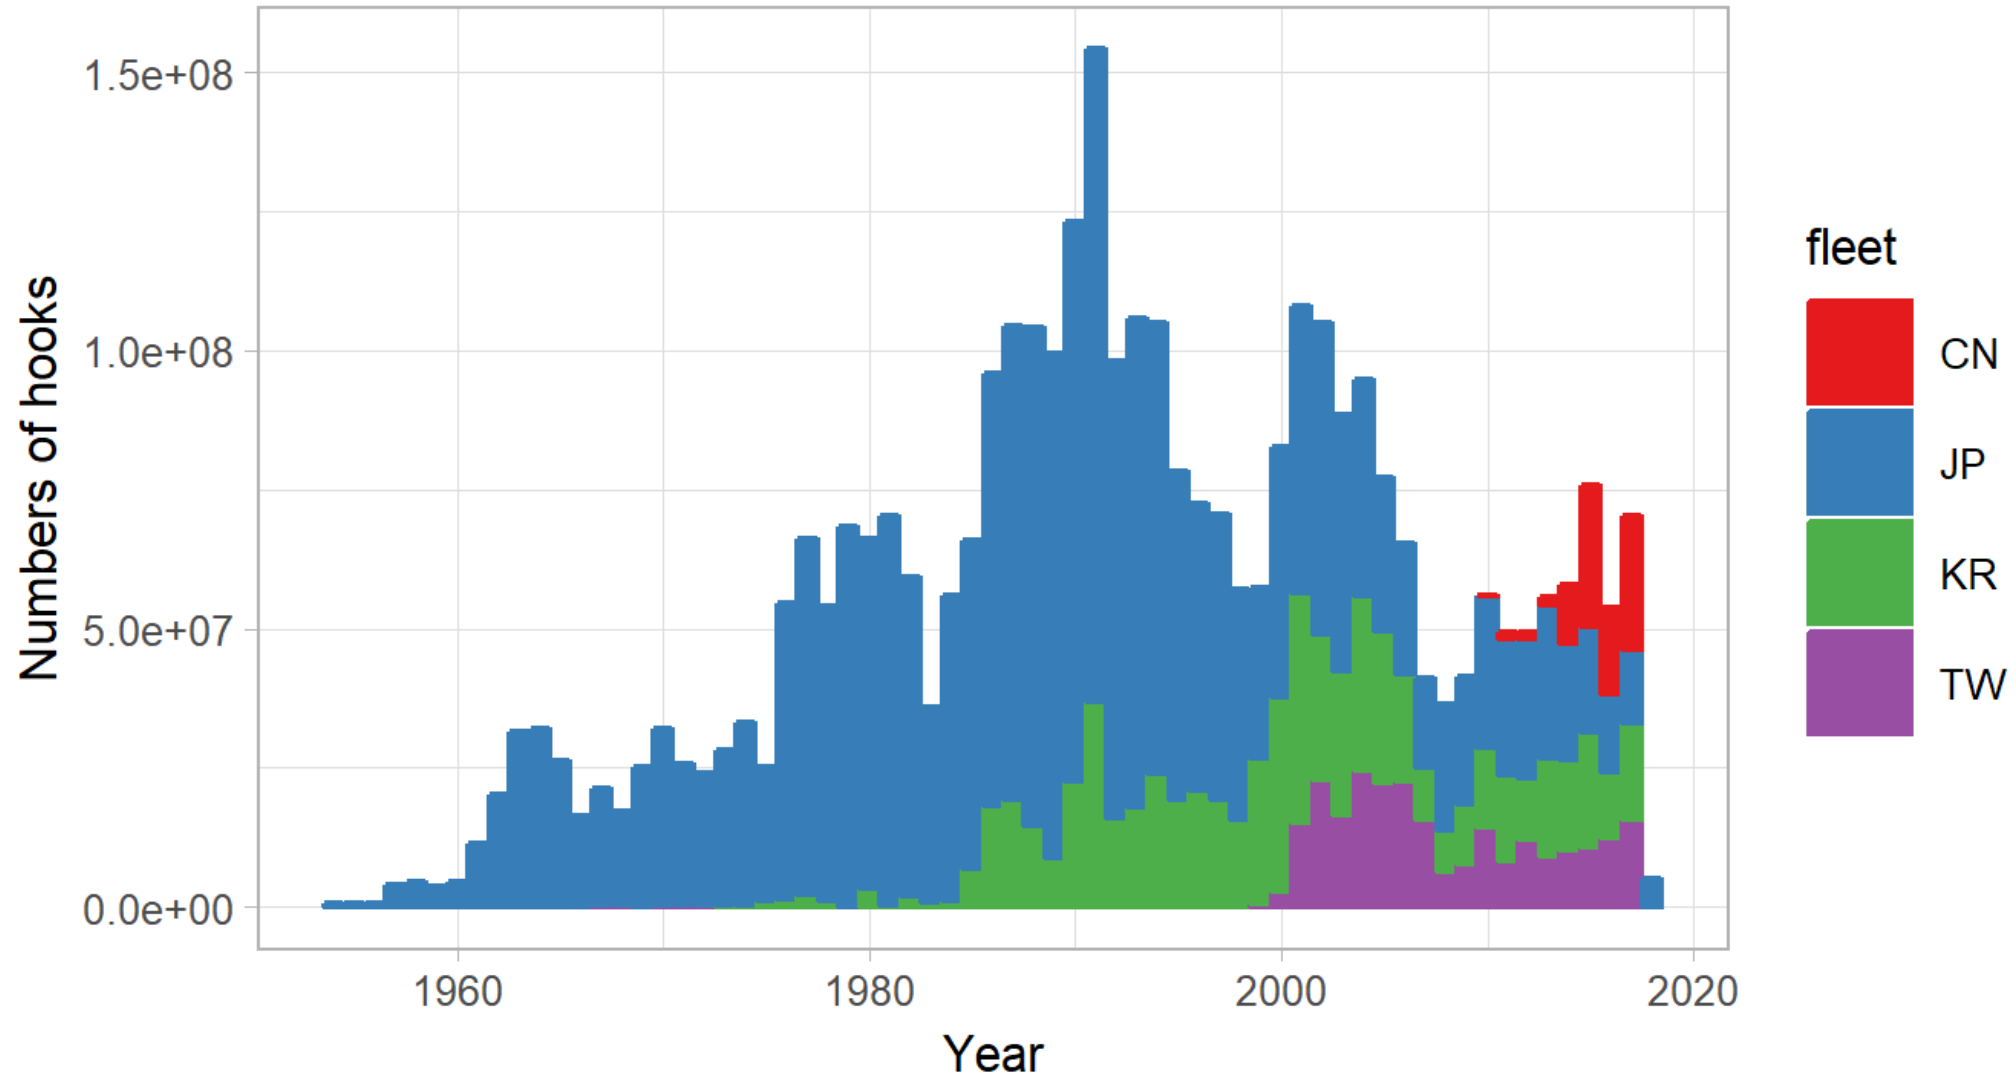

DOCUMENT SAC-08-07b

A PRELIMINARY METADATA ANALYSIS OF LARGE-SCALE TUNA LONGLINE
FISHERY DATA IN THE EASTERN PACIFIC OCEAN: A PRECURSOR TO ECOLOGICAL
RISK ASSESSMENT

Shane Griffiths and Leanne Duffy

FIGURE 1. Annual fishing effort, in thousands of hooks, in the large-scale tuna longline fishery, by CPC (left y-axis), and annual average number of hooks per basket for the Japanese longline fleet (right y-axis), in the eastern Pacific Ocean, 1953-2015.

Definition of two fisheries for LL and two fisheries for PS (LL, PS)

Area for the comparison among fleets

Primary productivity: 5N, 17N and east west at 120: The areas of higher primary productivity the EPO are the areas of upwelling close to the coast, west of the Galapagos Islands and further west of them, around the equator.

Chlorophyll-a concentrations in February, 2007, as measured by the Moderate-Resolution Imaging Spectroradiometer (MODIS). (image: EASy/SpatialAnalysis)

Oceanography

General comparisons

	Number of sets	Year start	Year end
Japan	1,078,051	1954	2018
Korea	267,776	1971	2017
Taiwan	88,692	1964	2017
China	28,254	2010	2017

Main longline fleets

Sets by year

Main longline fleets

Hooks by year

Data source: Operational Level Data

Main longline fleets

Hooks between floats by year

Data source: Operational Level Data