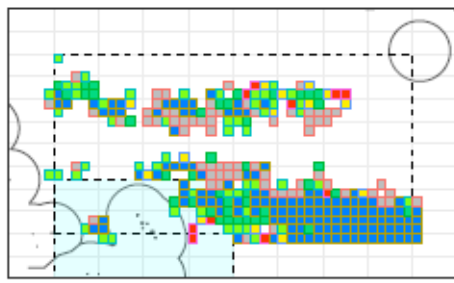

Main Longline Fleets
Map of Mediar

Median yellowfin tuna CPUE

2014

2015

2016

2017

China

Japan

Korea

Taiwan

Numbers per thousand hooks

Longitude

Data source: Operational Level Data