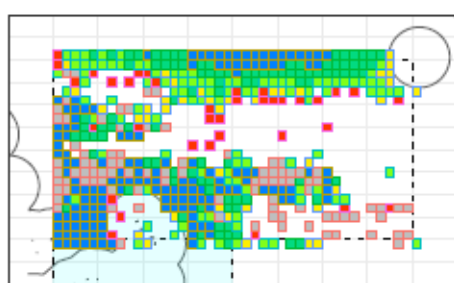

Median yellowfin tuna CPUE

2014

2015

2016

2017

China

Japan

Korea

Taiwan

Numbers per thousand hooks

Longitude

Data source: Operational Level Data

Median albacore tuna CPUE

Main Longline Fleets
Map of Median SWO coue

Median swordfish CPUE

2014