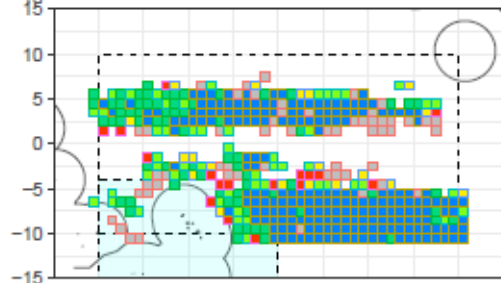

Median yellowfin tuna CPUE

2014

2015

2016

2017

China

Japan

Korea

Taiwan

Numbers per thousand hooks

Longitude

Data source: Operational Level Data

Median albacore tuna CPUE

Main Longline Fleets
Map of Median SWO coue

Median swordfish CPUE

2014