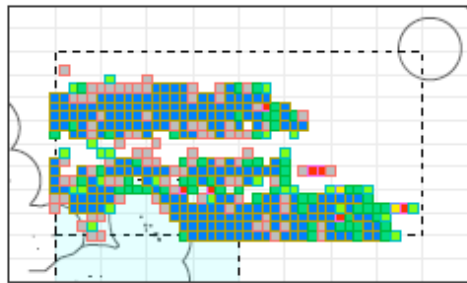

Taiwan

Numbers per thousand hooks

Longitude

Data source: Operational Level Data

Median albacore tuna CPUE

Main Longline Fleets
Map of Median SWO coue

Median swordfish CPUE

2014

2015

2016

2017

China

Japan

Korea

Taiwan

Numbers per thousand hooks