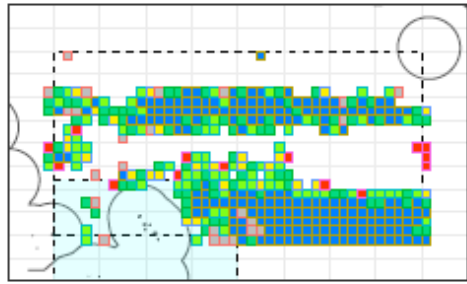

Taiwan

Numbers per thousand hooks

Longitude

Data source: Operational Level Data

Median albacore tuna CPUE

Main Longline Fleets
Map of Median SWO coue

Median swordfish CPUE

2014

2015

2016

2017

China

Japan

Korea

Taiwan

Numbers per thousand hooks