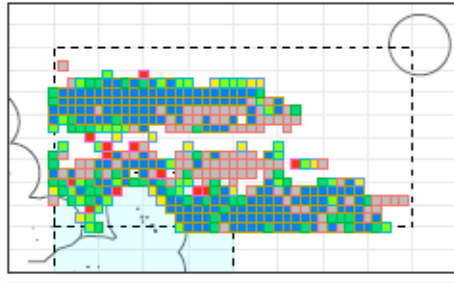

Numbers per thousand hooks

China

Japan

Korea

Taiwan

Longitude

Data source: Operational Level Data

Main Longline Fleets
Map of Mediar

Median yellowfin tuna CPUE

2014

2015

2016

2017

China

Japan

Korea

Taiwan

Numbers per thousand hooks

Longitude

Data source: Operational Level Data

Median albacore tuna CPUE

Main Longline Fleets
Map of Median SWO coue

Median swordfish CPUE

2014