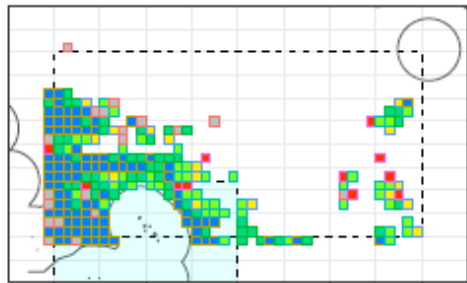

Taiwan

Numbers per thousand hooks

Longitude

Data source: Operational Level Data

Median albacore tuna CPUE

Main Longline Fleets
Map of Median SWO coue

Median swordfish CPUE

2014

2015

2016

2017

China

Japan

Korea

Taiwan

Numbers per thousand hooks