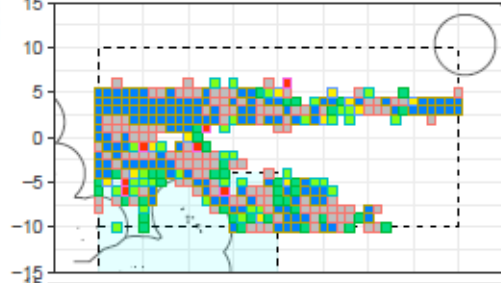

Taiwan

Numbers per thousand hooks

Longitude

Data source: Operational Level Data

Median albacore tuna CPUE

Main Longline Fleets
Map of Median SWO coue

Median swordfish CPUE

2014