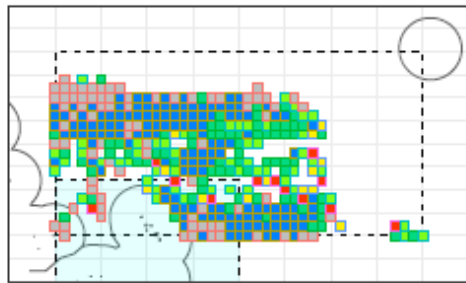

Taiwan

Numbers per thousand hooks

Longitude

Data source: Operational Level Data

Median albacore tuna CPUE

Main Longline Fleets
Map of Median SWO coue

Median swordfish CPUE

2014

2015

2016

2017

China

Japan

Korea

Taiwan

Numbers per thousand hooks