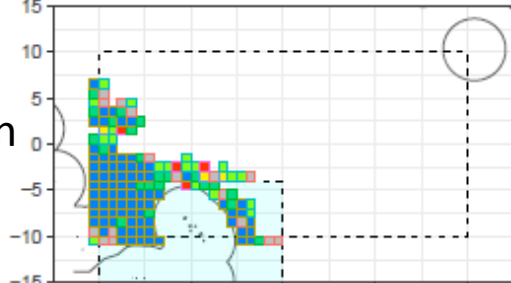

Taiwan

Numbers per thousand hooks

Longitude

Data source: Operational Level Data

Median albacore tuna CPUE

Main Longline Fleets
Map of Median SWO coue

Median swordfish CPUE

2014

2015

2016

2017

China

Japan

Korea

Taiwan

Numbers per thousand hooks