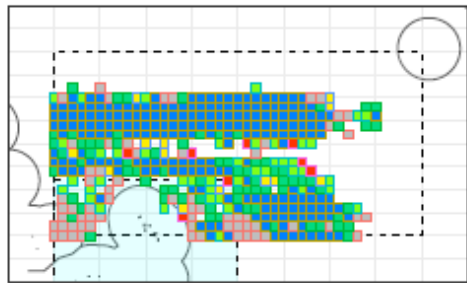

Taiwan

Numbers per thousand hooks

Longitude

Data source: Operational Level Data

Median albacore tuna CPUE

Main Longline Fleets
Map of Median SWO coue

Median swordfish CPUE

2014

2015

2016

2017

China

Japan

Korea

Taiwan

Numbers per thousand hooks