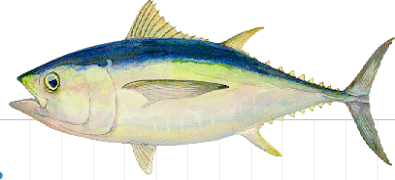

Main longline fleets

Sets by year

Main longline fleets

Hooks by year

Data source: Operational Level Data

Main longline fleets

Hooks between floats by year

Data source: Operational Level Data

Proportion of sets with no hbf information

Data source: Operational Level Data

BET

Main longline fleets
Bigeye tuna CPUE by year

YFT

Main longline fleets
Bigeye tuna CPUE by year

BET

Main longline fleets
Bigeye tuna CPUE by year

1975

2000

2010

Log (Longline CPUE)

fleet
China
Japan
Korea
Taiwan

YFT

Log (Longline CPUE)

log YFT cpue median by 1 degree lat x 1 degree lon