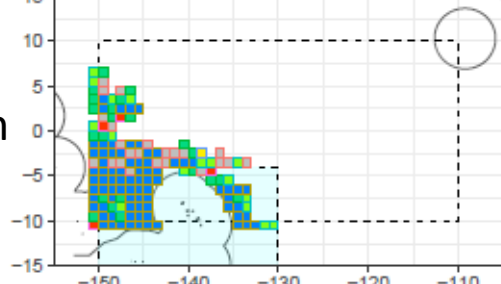

Numbers per thousand hooks

China

Japan

Korea

Taiwan

Longitude

Data source: Operational Level Data

Main Longline Fleets
Map of Mediar

Median yellowfin tuna CPUE

2014

2015

2016

2017

China

Japan

Korea

Taiwan

Numbers per thousand hooks

Longitude

Data source: Operational Level Data

Median albacore tuna CPUE

Main Longline Fleets
Map of Median SWO coue

Median swordfish CPUE

2014