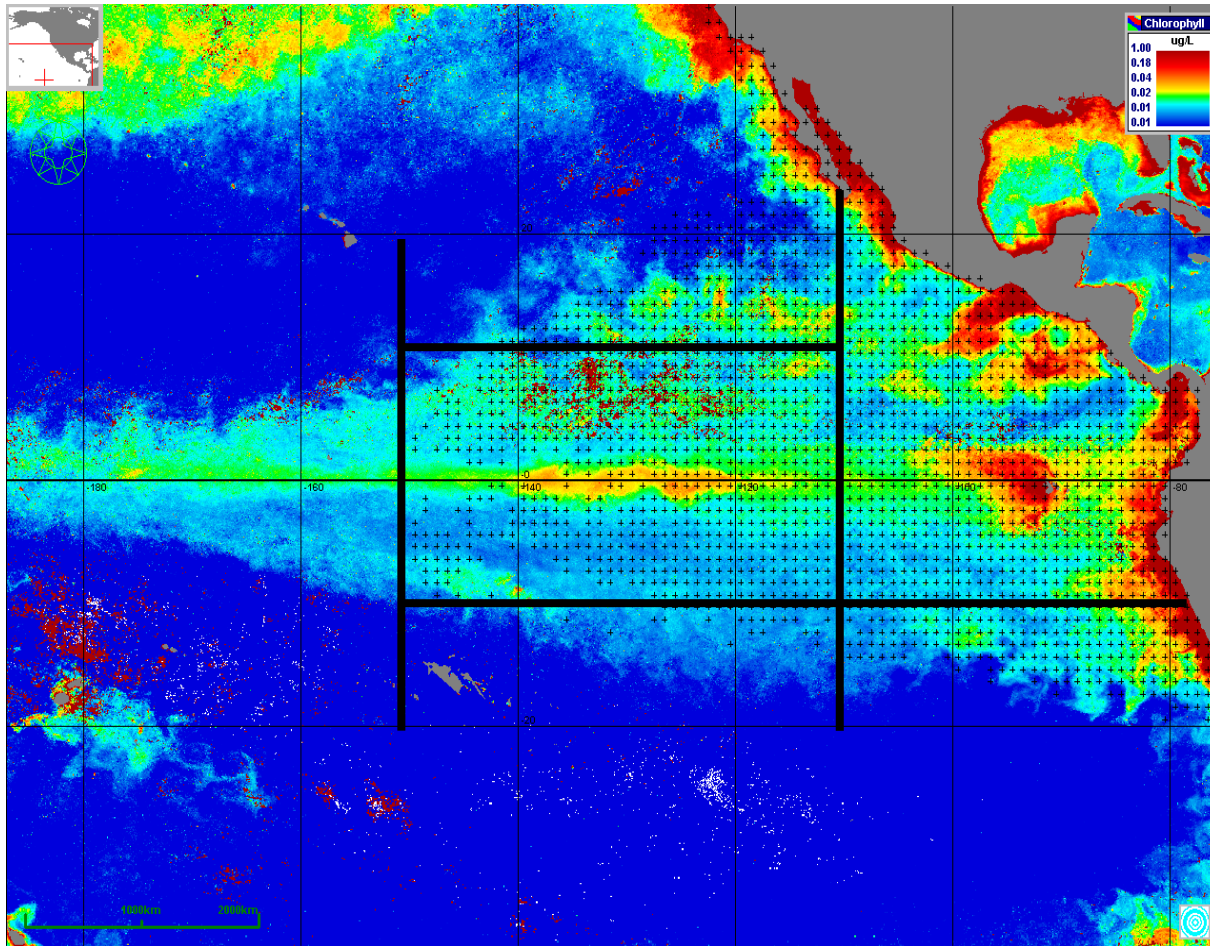

DOCUMENT SAC-08-07b

A PRELIMINARY METADATA ANALYSIS OF LARGE-SCALE TUNA LONGLINE
FISHERY DATA IN THE EASTERN PACIFIC OCEAN: A PRECURSOR TO ECOLOGICAL
RISK ASSESSMENT

Shane Griffiths and Leanne Duffy

FIGURE 1. Annual fishing effort, in thousands of hooks, in the large-scale tuna longline fishery, by CPC (left y-axis), and annual average number of hooks per basket for the Japanese longline fleet (right y-axis), in the eastern Pacific Ocean, 1953-2015.

1975-1984

2005-2016

Proposal for spatial assumptions

Support:

PS: PS-OBJ LF data

LL: early LL data

A: Quarterly anomaly in JPN LL CPUE

p – practical consideration

Definition of two fisheries for LL and two fisheries for PS (LL, PS)

Area for the comparison among fleets

Primary productivity: 5N, 17N and east west at 120: The areas of higher primary productivity the EPO are the areas of upwelling close to the coast, west of the Galapagos Islands and further west of them, around the equator.

2015

2016

2017

China

Japan

Korea

Taiwan

Numbers per thousand hooks