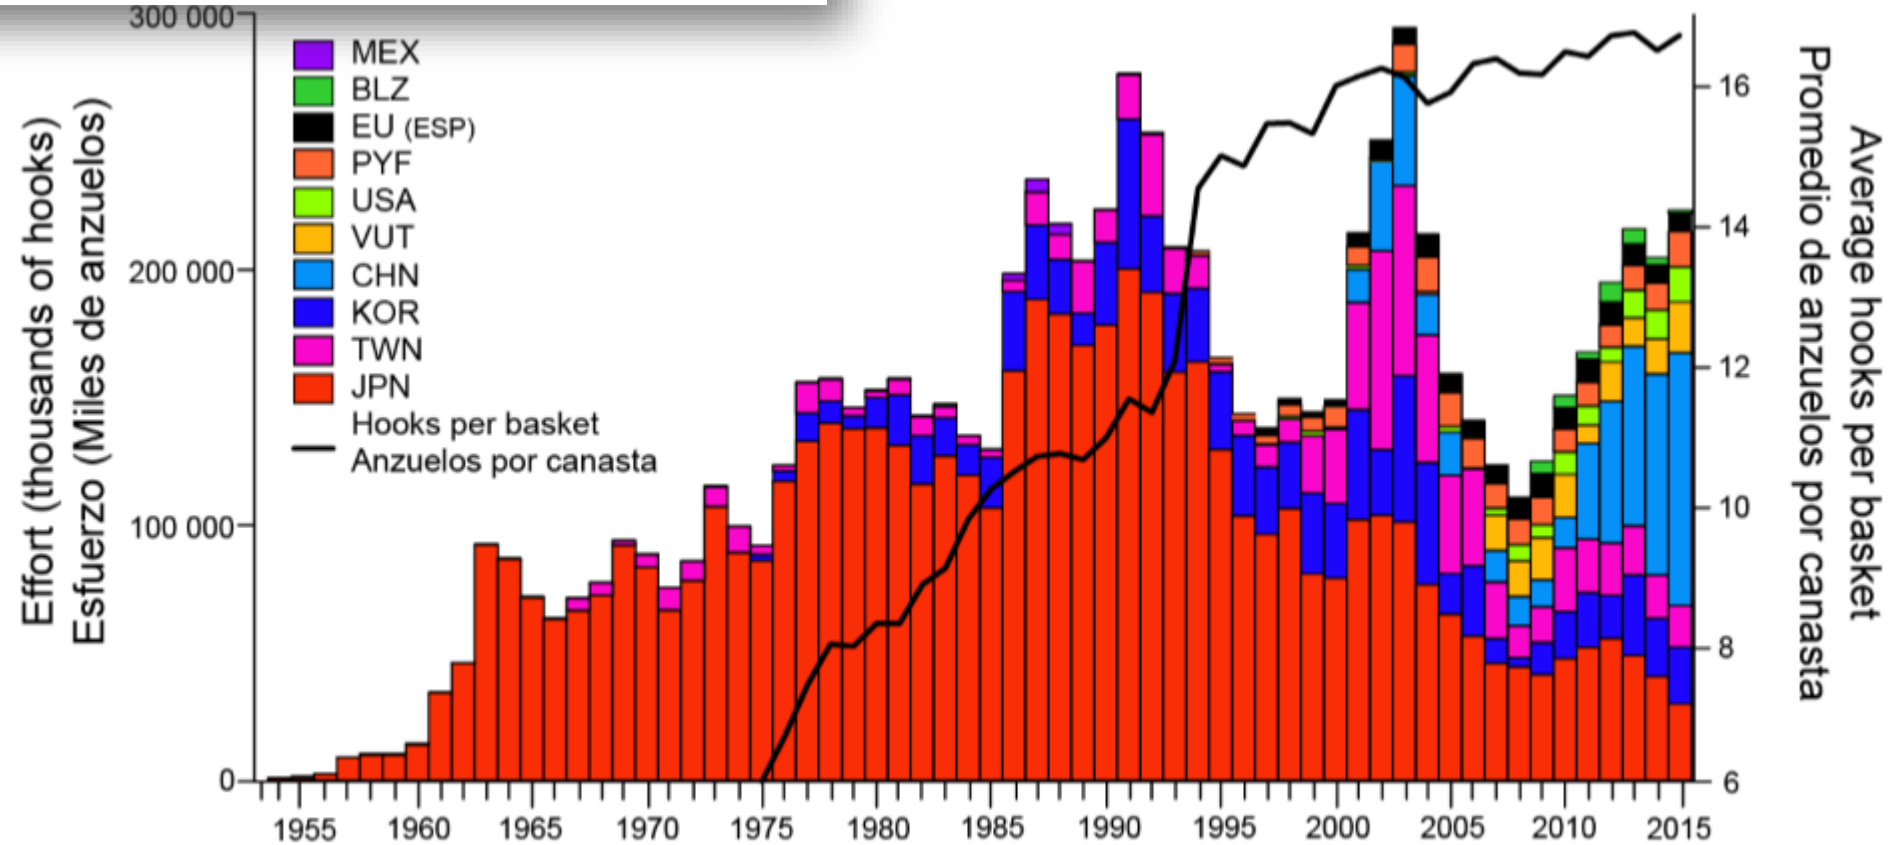

DOCUMENT SAC-08-07b

A PRELIMINARY METADATA ANALYSIS OF LARGE-SCALE TUNA LONGLINE
FISHERY DATA IN THE EASTERN PACIFIC OCEAN: A PRECURSOR TO ECOLOGICAL
RISK ASSESSMENT

Shane Griffiths and Leanne Duffy

FIGURE 1. Annual fishing effort, in thousands of hooks, in the large-scale tuna longline fishery, by CPC (left y-axis), and annual average number of hooks per basket for the Japanese longline fleet (right y-axis), in the eastern Pacific Ocean, 1953-2015.

Definition of two fisheries for LL and two fisheries for PS (LL, PS)

Area for the comparison among fleets

Primary productivity: 5N, 17N and east west at 120: The areas of higher primary productivity the EPO are the areas of upwelling close to the coast, west of the Galapagos Islands and further west of them, around the equator.