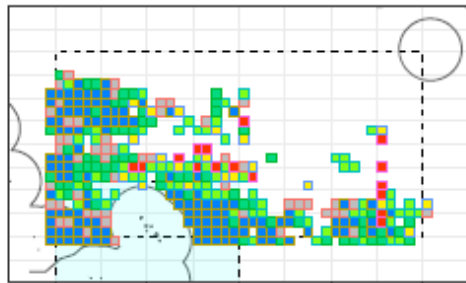

Taiwan

Numbers per thousand hooks

Longitude

Data source: Operational Level Data

Median albacore tuna CPUE

Main Longline Fleets
Map of Median SWO coue

Median swordfish CPUE

2014

2015

2016

2017

China

Japan

Korea

Taiwan

Numbers per thousand hooks