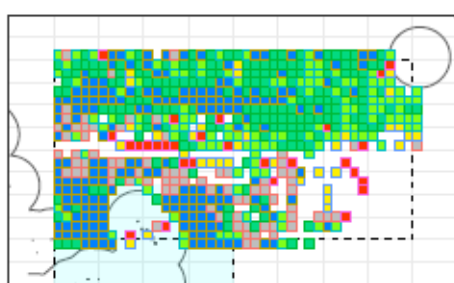

Numbers per thousand hooks

China

Japan

Korea

Taiwan

Longitude

Data source: Operational Level Data

Main Longline Fleets
Map of Mediar

Median yellowfin tuna CPUE

2014

2015

2016

2017

China

Japan

Korea

Taiwan

Numbers per thousand hooks

Longitude

Data source: Operational Level Data

Median albacore tuna CPUE

Main Longline Fleets
Map of Median SWO coue

Median swordfish CPUE

2014