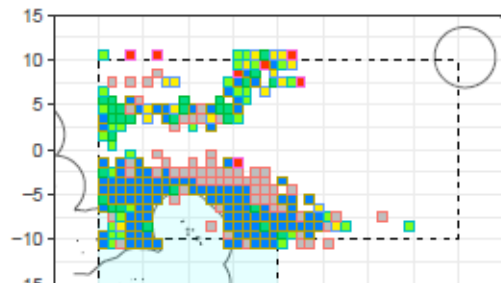

Numbers per thousand hooks

China

Japan

Korea

Taiwan

Longitude

Data source: Operational Level Data

Main Longline Fleets
Map of Mediar

Median yellowfin tuna CPUE

2014

2015

2016

2017

China

Japan

Korea

Taiwan

Numbers per thousand hooks

Longitude

Data source: Operational Level Data

Median albacore tuna CPUE

Main Longline Fleets
Map of Median SWO coue

Median swordfish CPUE

2014