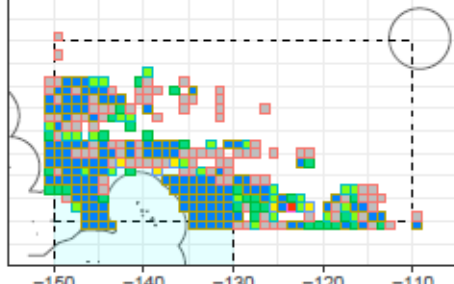

Median yellowfin tuna CPUE

2014

2015

2016

2017

China

Japan

Korea

Taiwan

Numbers per thousand hooks

Longitude

Data source: Operational Level Data

Median albacore tuna CPUE

Main Longline Fleets
Map of Median SWO coue

Median swordfish CPUE

2014