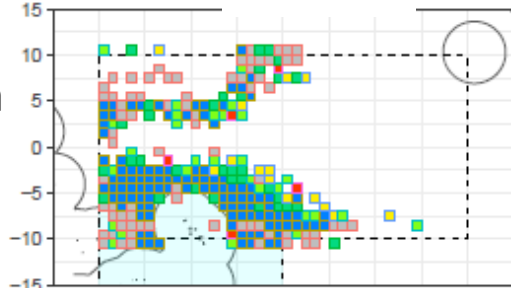

Taiwan

Numbers per thousand hooks

Longitude

Data source: Operational Level Data

Median albacore tuna CPUE

Main Longline Fleets
Map of Median SWO coue

Median swordfish CPUE

2014

2015

2016

2017

China

Japan

Korea

Taiwan

Numbers per thousand hooks