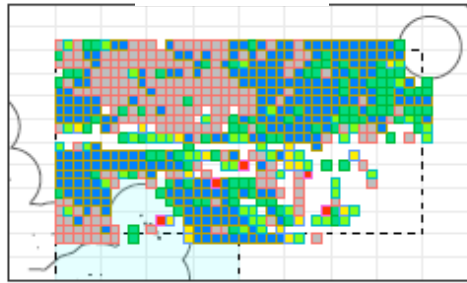

Main Longline Fleets
Map of Median SWO coue

Median swordfish CPUE

2014

2015

2016

2017

China