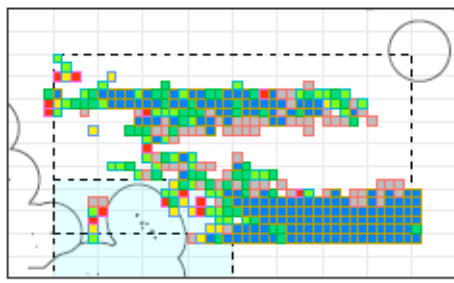

Median yellowfin tuna CPUE

2014

2015

2016

2017

China

Japan

Korea