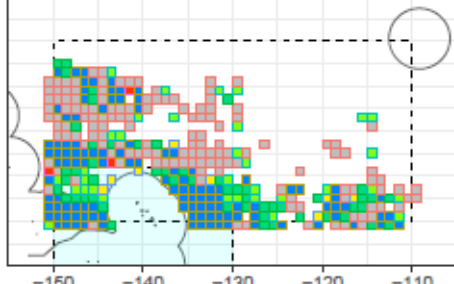

Numbers per thousand hooks

China

Japan

Korea

Taiwan

Longitude

Data source: Operational Level Data

Main Longline Fleets
Map of Mediar

Median yellowfin tuna CPUE

2014

2015

2016

2017

China

Japan

Korea

Taiwan

Numbers per thousand hooks

Longitude

Data source: Operational Level Data

Median albacore tuna CPUE

Main Longline Fleets
Map of Median SWO coue

Median swordfish CPUE

2014